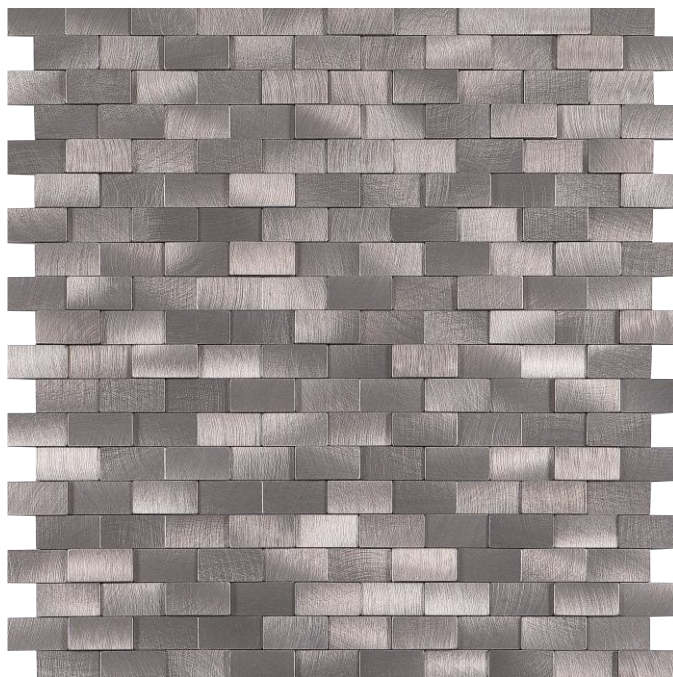

DAZZLE
MOSAICS