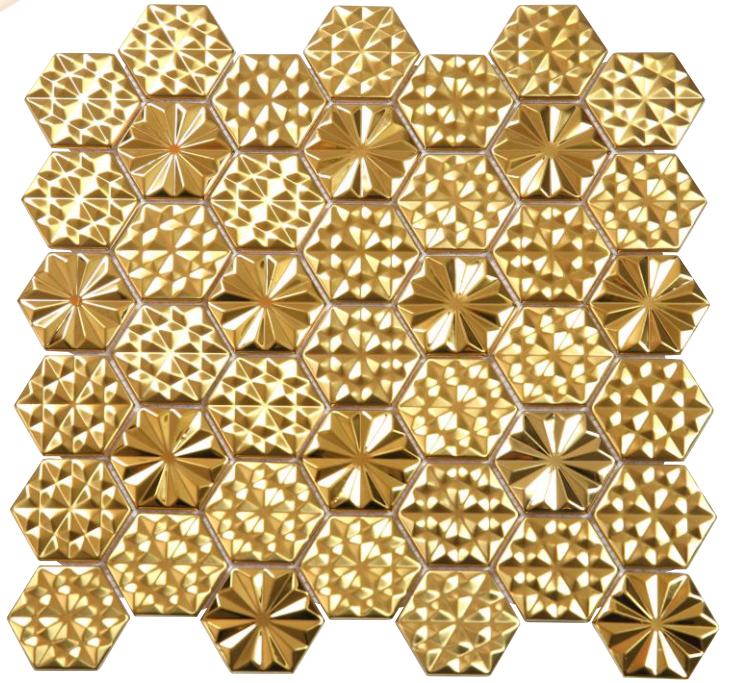

BEAUTIFUL

DAZZLE  
MOSAICS

MO 13 | s: 12 x 12

DAZZLE  
MOSAICS

MO 14 | S: 12 x 12

ELEGANCE

DAZZLE  
MOSAICS

MO 15 | s: 11.75 x 12

DAZZLE  
MOSAICS

MO 16 | s: 11.75x 12

PREMIUM

**DAZZLE**  
MOSAICS

**MO 17** | S: 11.5 x 11.5

DAZZLE  
MOSAICS

MO 18 | s: 11.5 x 11.5

LUXURY