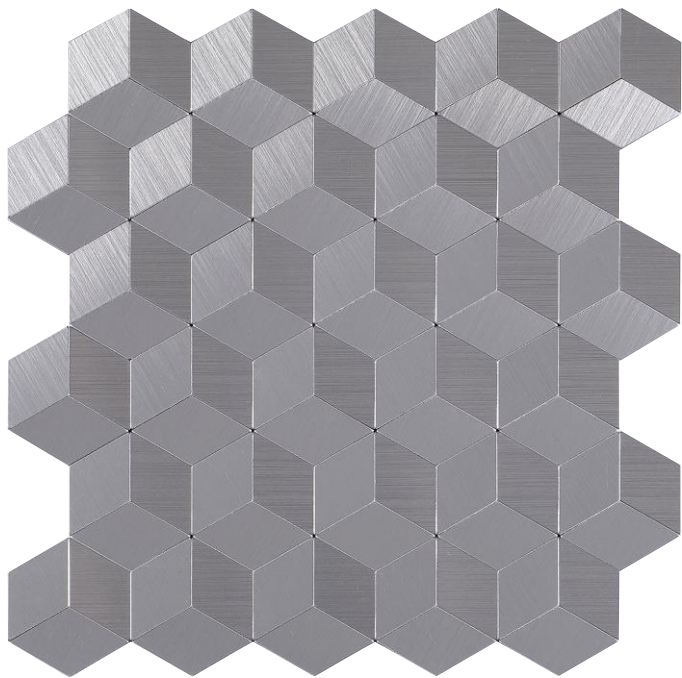

DAZZLE  
MOSAICS

DZ 24 | S: 11.25 x 10.75

PREMIUM

**DAZZLE**  
MOSAICS

**DZ 25** | s: 11.25 x 10.75

DAZZLE  
MOSAICS

DZ 26 | S: 11.25 x 11.5

LUXURY