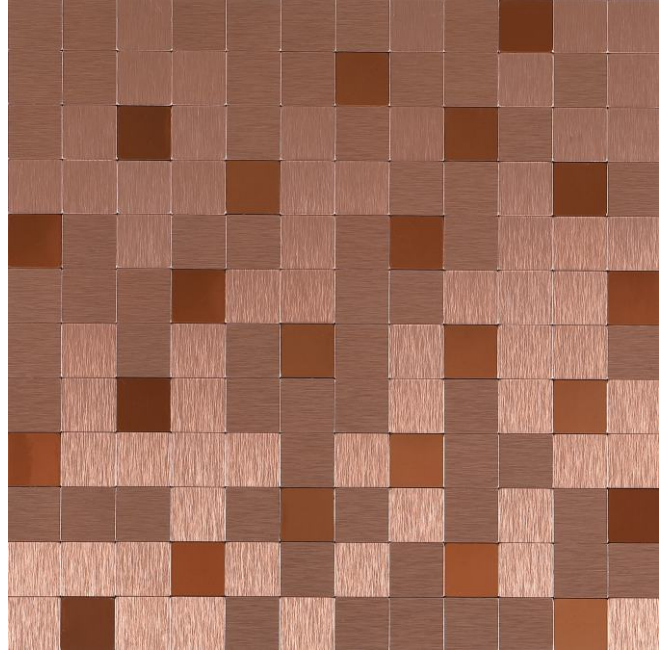

# DZ SERIES

**DAZZLE**  
MOSAICS

**DZ 21** | s: 11.5 x 12

**DAZZLE**  
MOSAICS

**DZ 22** | S: 11.5 x 12

ELEGANCE

**DAZZLE**  
MOSAICS

**DZ 23** | s: 11.5 x 12

DAZZLE  
MOSAICS

DZ 24 | S: 11.25 x 10.75

PREMIUM

**DAZZLE**  
MOSAICS

**DZ 25** | s: 11.25 x 10.75

DAZZLE  
MOSAICS

DZ 26 | S: 11.25 x 11.5

LUXURY

**DAZZLE**  
MOSAICS

**DZ 27** | S: 11.75 x 12

DAZZLE  
MOSAICS

DZ 28 | S: 12 x 12

ADORN

**DAZZLE**  
MOSAICS

**DZ 29** | s: 11.5 x 11

DAZZLE  
MOSAICS