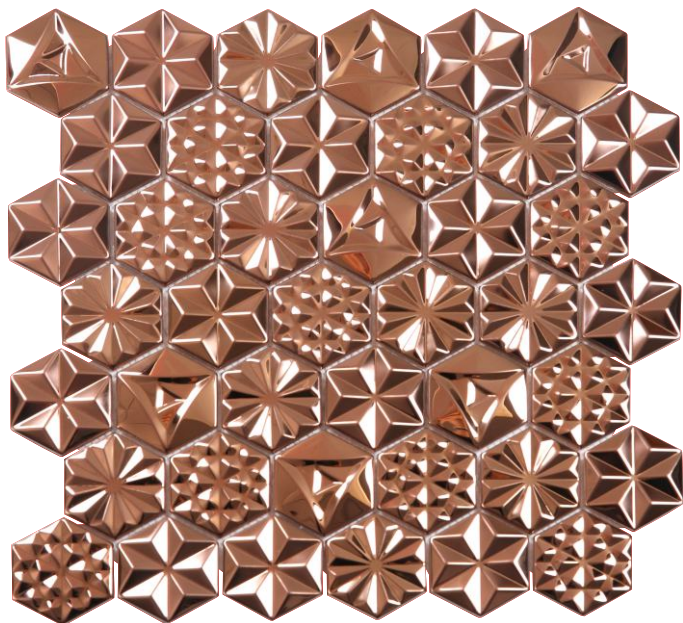

BEAUTIFUL

DAZZLE  
MOSAICS

MO 13 | s: 12 x 12

DAZZLE  
MOSAICS

MO 14 | S: 12 x 12

ELEGANCE

DAZZLE  
MOSAICS

MO 15 | s: 11.75 x 12

DAZZLE  
MOSAICS

MO 16 | s: 11.75x 12

PREMIUM

**DAZZLE**  
MOSAICS

**MO 17** | S: 11.5 x 11.5

DAZZLE  
MOSAICS

MO 18 | s: 11.5 x 11.5

LUXURY