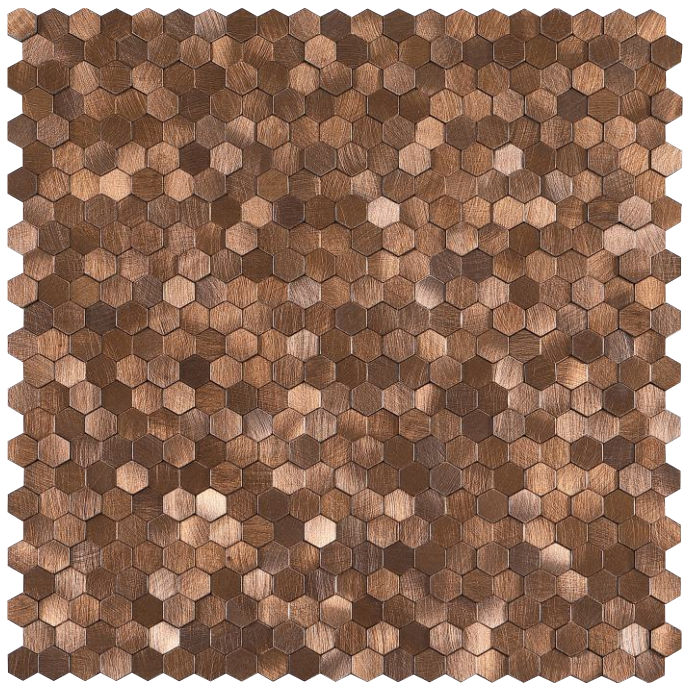

DAZZLE  
MOSAICS

MO 16 | s: 11.75x 12

PREMIUM

**DAZZLE**  
MOSAICS

**MO 17** | S: 11.5 x 11.5

DAZZLE  
MOSAICS

MO 18 | s: 11.5 x 11.5

LUXURY

# T D SERIES

3 DIMENSIONAL

DAZZLE  
MOSAICS

TD 01 | s: 11.75 x 11.75

DAZZLE  
MOSAICS

TD 02 | S: 11.75 x 12.25

ADORN

DAZZLE  
MOSAICS