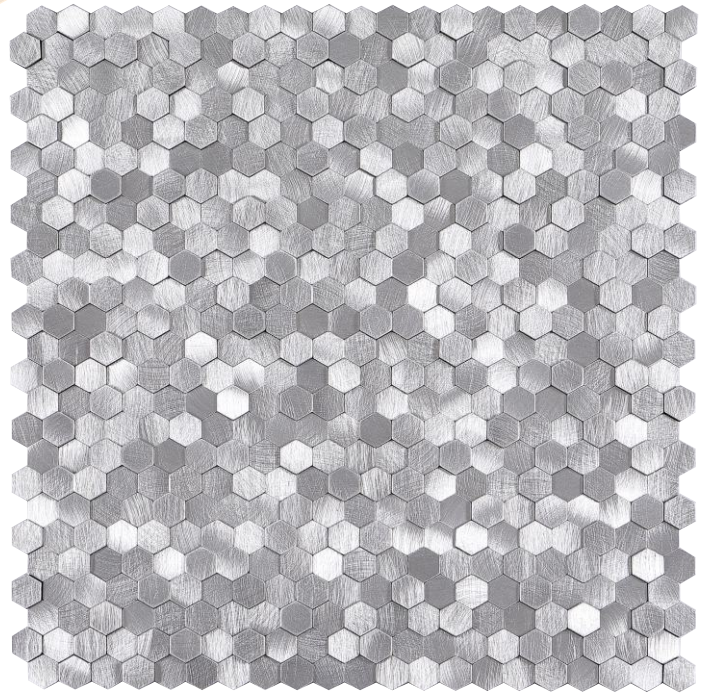

TD 03 | s: 11.75 x 12.25

**DAZZLE**  
MOSAICS

**TD 04** | S: 11.75 x 11.75

BEAUTIFUL

DAZZLE  
MOSAICS

TD 05 | s: 11.75 x 11.75

DAZZLE  
MOSAICS

TD 06 | s: 11.75 x 12.25