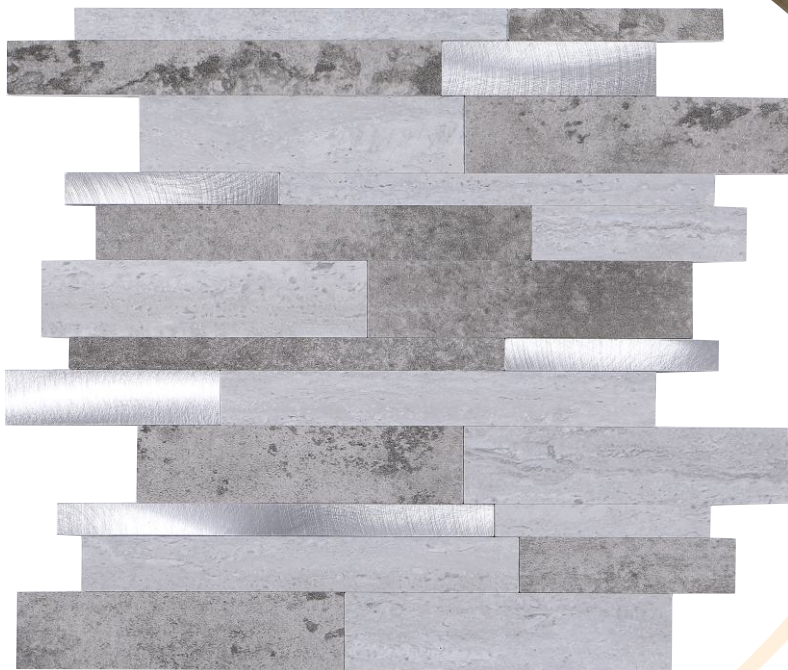

DAZZLE
MOSAICS

DZ 27 | S: 11.75 x 12