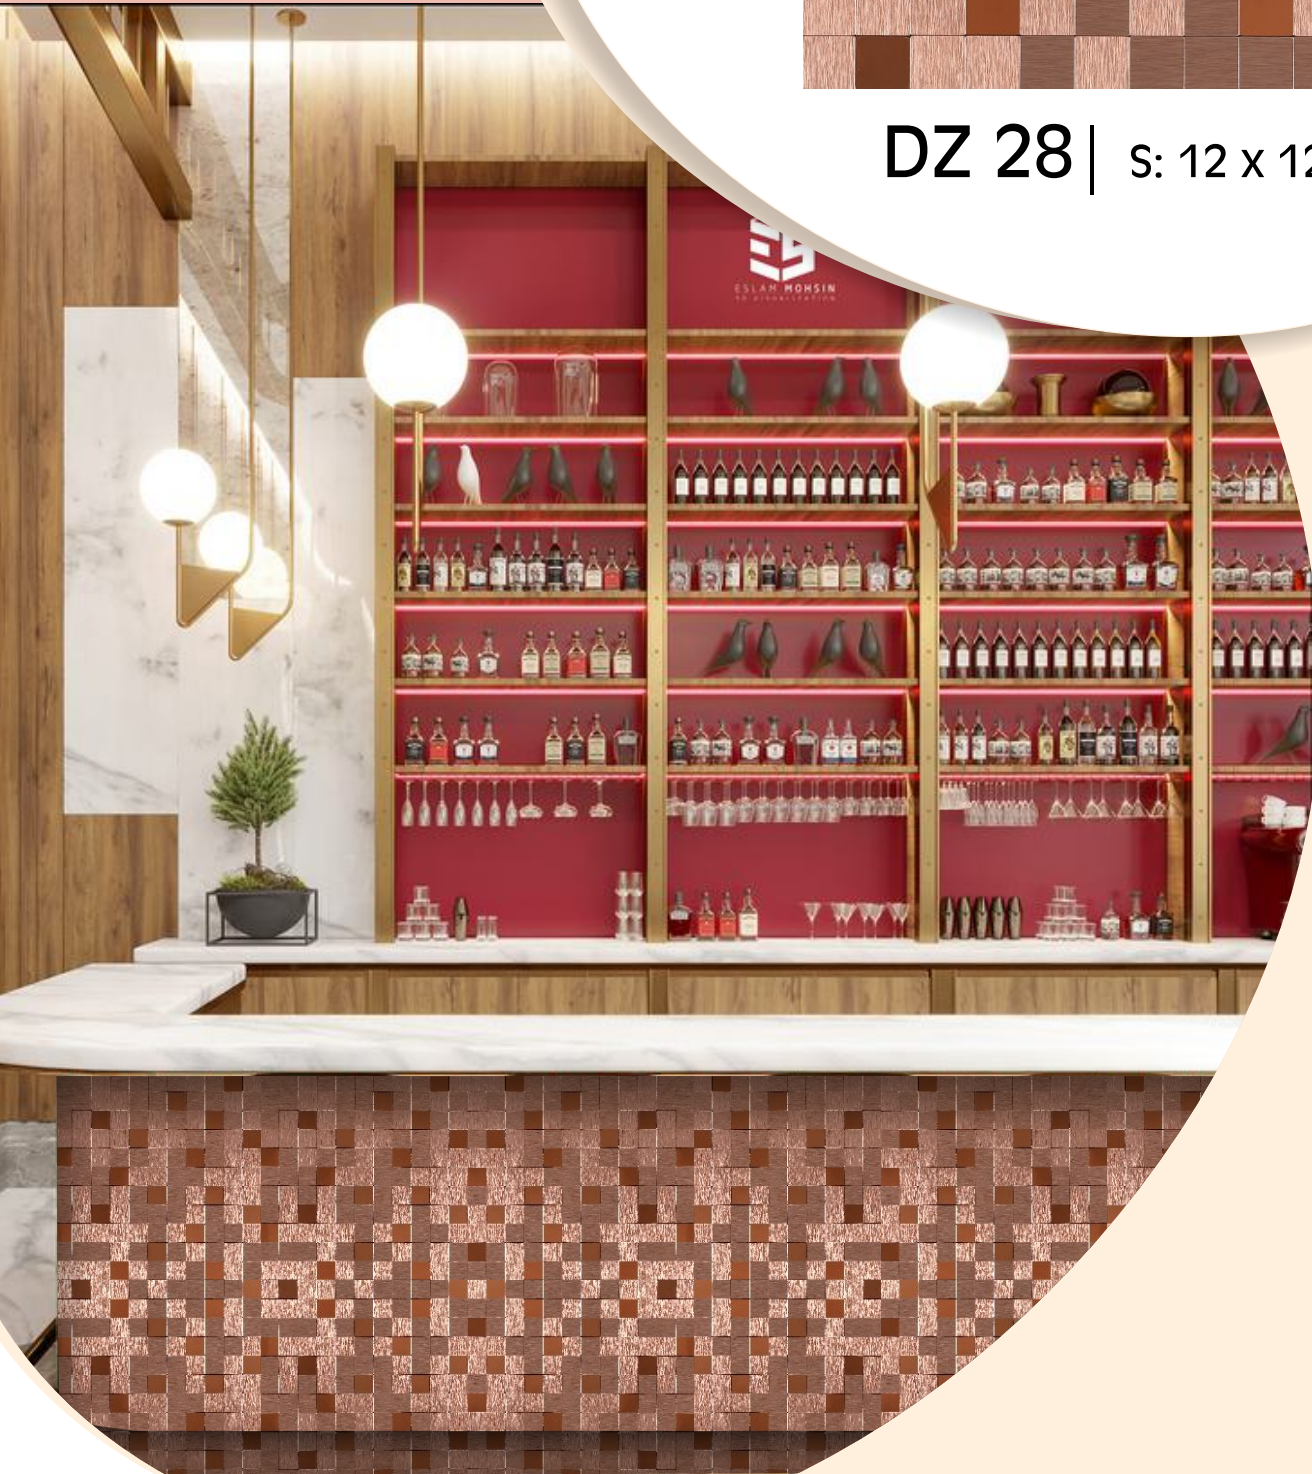

DAZZLE  
MOSAICS

DZ 24 | S: 11.25 x 10.75

PREMIUM

**DAZZLE**  
MOSAICS

**DZ 25** | s: 11.25 x 10.75

DAZZLE  
MOSAICS

DZ 26 | S: 11.25 x 11.5

LUXURY

**DAZZLE**  
MOSAICS

**DZ 27** | S: 11.75 x 12

DAZZLE  
MOSAICS

DZ 28 | S: 12 x 12

ADORN

**DAZZLE**  
MOSAICS

**DZ 29** | s: 11.5 x 11

DAZZLE  
MOSAICS

DZ 30 | S: 11.5 x 11.5

BEAUTY

DAZZLE  
MOSAICS

DZ 31 | s: 11.75 x 11.5

DAZZLE  
MOSAICS

DZ 32 | S: 11.75 x 11.75

PREMIUM

**DAZZLE**  
MOSAICS