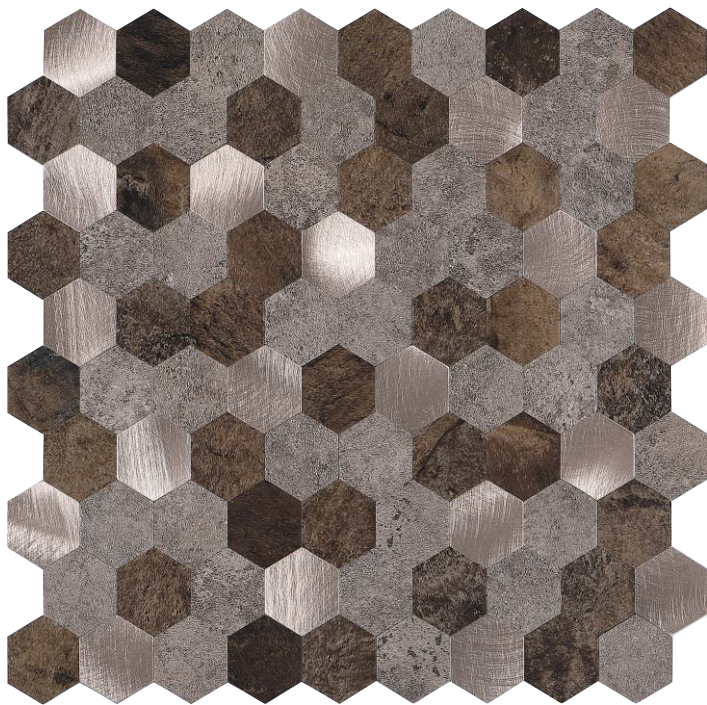

DAZZLE  
MOSAICS

DZ 24 | S: 11.25 x 10.75

PREMIUM

**DAZZLE**  
MOSAICS

**DZ 25** | s: 11.25 x 10.75

DAZZLE  
MOSAICS

DZ 26 | S: 11.25 x 11.5

LUXURY

**DAZZLE**  
MOSAICS

**DZ 27** | S: 11.75 x 12

DAZZLE  
MOSAICS

DZ 28 | S: 12 x 12

ADORN

**DAZZLE**  
MOSAICS

**DZ 29** | s: 11.5 x 11

DAZZLE  
MOSAICS

DZ 30 | S: 11.5 x 11.5

BEAUTY

DAZZLE  
MOSAICS

DZ 31 | s: 11.75 x 11.5

DAZZLE  
MOSAICS

DZ 32 | S: 11.75 x 11.75

PREMIUM

**DAZZLE**  
MOSAICS