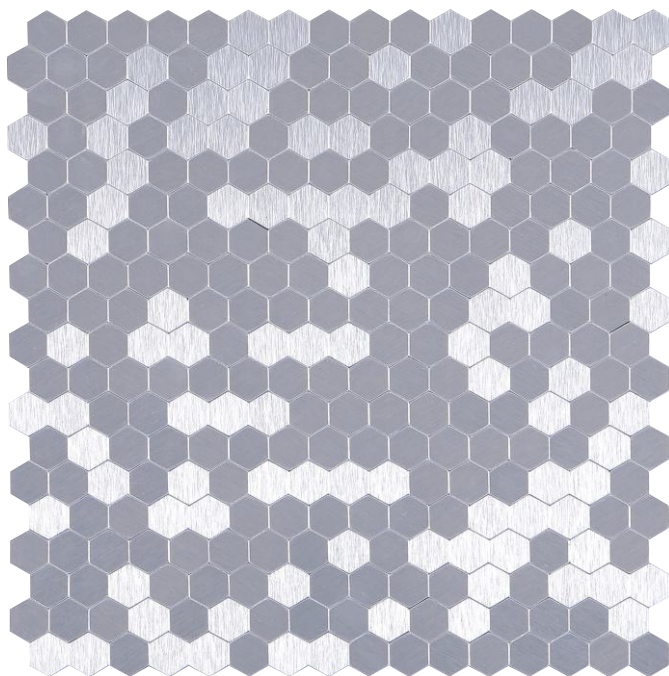

# DZ SERIES

**DAZZLE**  
MOSAICS

**DZ 21** | s: 11.5 x 12

**DAZZLE**  
MOSAICS

**DZ 22** | S: 11.5 x 12

ELEGANCE

**DAZZLE**  
MOSAICS

**DZ 23** | s: 11.5 x 12

DAZZLE  
MOSAICS

DZ 24 | S: 11.25 x 10.75

PREMIUM

**DAZZLE**  
MOSAICS

**DZ 25** | s: 11.25 x 10.75

DAZZLE  
MOSAICS

DZ 26 | S: 11.25 x 11.5

LUXURY