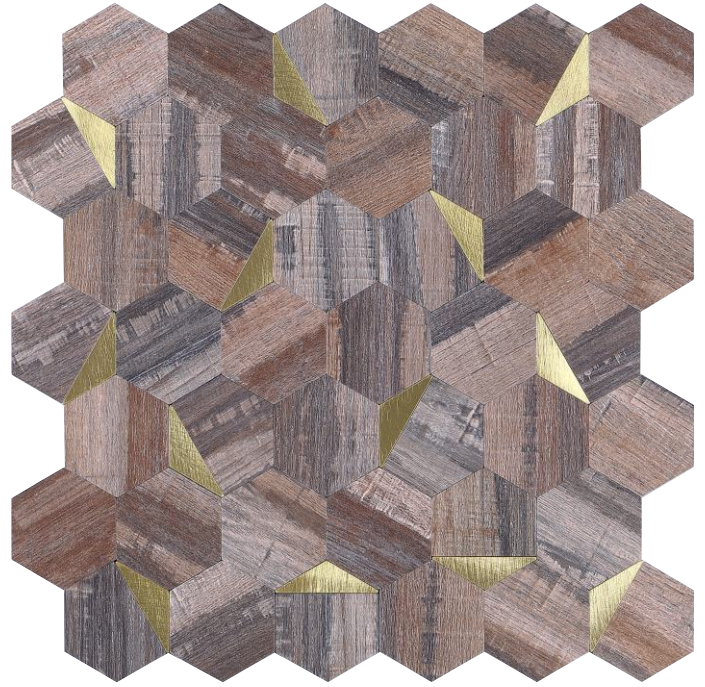

DAZZLE  
MOSAICS

DZ 24 | S: 11.25 x 10.75

PREMIUM

**DAZZLE**  
MOSAICS

**DZ 25** | s: 11.25 x 10.75

DAZZLE  
MOSAICS

DZ 26 | S: 11.25 x 11.5

LUXURY

**DAZZLE**  
MOSAICS

**DZ 27** | S: 11.75 x 12

DAZZLE  
MOSAICS

DZ 28 | S: 12 x 12

ADORN

**DAZZLE**  
MOSAICS

**DZ 29** | s: 11.5 x 11

DAZZLE  
MOSAICS

DZ 30 | S: 11.5 x 11.5

BEAUTY

DAZZLE  
MOSAICS

DZ 31 | s: 11.75 x 11.5

DAZZLE  
MOSAICS

DZ 32 | S: 11.75 x 11.75

PREMIUM

**DAZZLE**  
MOSAICS