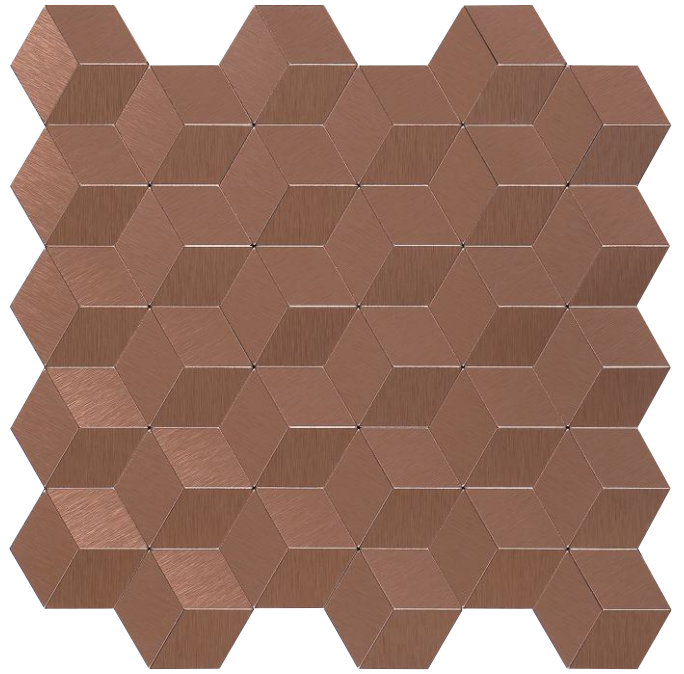

# DZ SERIES

**DAZZLE**  
MOSAICS

**DZ 21** | s: 11.5 x 12

**DAZZLE**  
MOSAICS

**DZ 22** | S: 11.5 x 12

ELEGANCE

**DAZZLE**  
MOSAICS

**DZ 23** | s: 11.5 x 12

DAZZLE  
MOSAICS

DZ 24 | S: 11.25 x 10.75

PREMIUM

**DAZZLE**  
MOSAICS

**DZ 25** | s: 11.25 x 10.75

DAZZLE  
MOSAICS

DZ 26 | S: 11.25 x 11.5

LUXURY