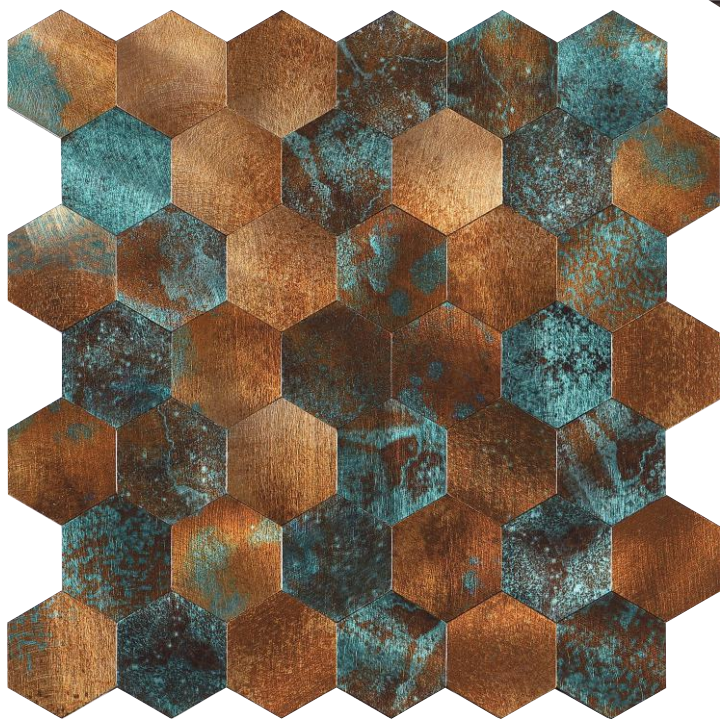

DAZZLE  
MOSAICS

DZ 24 | S: 11.25 x 10.75

PREMIUM

**DAZZLE**  
MOSAICS

**DZ 25** | s: 11.25 x 10.75

DAZZLE  
MOSAICS

DZ 26 | S: 11.25 x 11.5

LUXURY

**DAZZLE**  
MOSAICS

**DZ 27** | S: 11.75 x 12

DAZZLE  
MOSAICS

DZ 28 | S: 12 x 12

ADORN

**DAZZLE**  
MOSAICS

**DZ 29** | s: 11.5 x 11

DAZZLE  
MOSAICS

DZ 30 | S: 11.5 x 11.5

BEAUTY

DAZZLE  
MOSAICS

DZ 31 | s: 11.75 x 11.5

DAZZLE  
MOSAICS

DZ 32 | S: 11.75 x 11.75

PREMIUM

**DAZZLE**  
MOSAICS