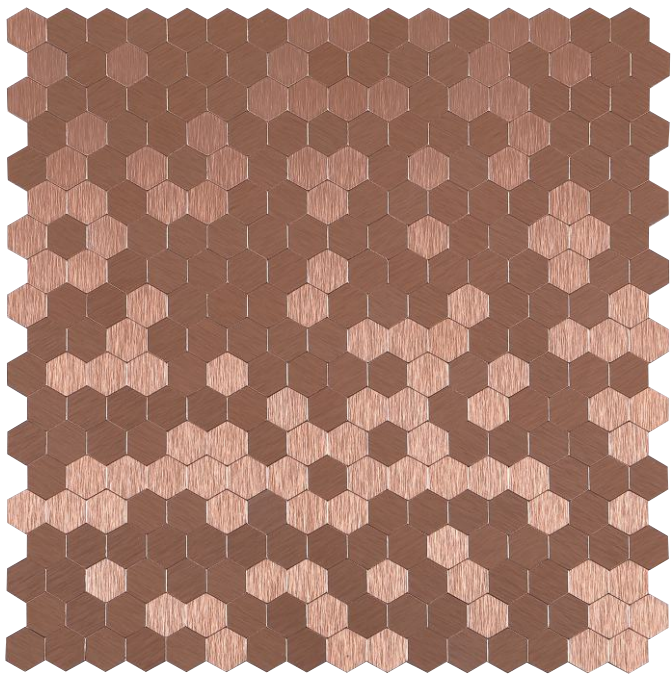

# DZ SERIES

**DAZZLE**  
MOSAICS

**DZ 21** | s: 11.5 x 12

**DAZZLE**  
MOSAICS

**DZ 22** | S: 11.5 x 12

ELEGANCE

**DAZZLE**  
MOSAICS

**DZ 23** | s: 11.5 x 12

DAZZLE  
MOSAICS

DZ 24 | S: 11.25 x 10.75

PREMIUM

**DAZZLE**  
MOSAICS

**DZ 25** | s: 11.25 x 10.75

DAZZLE  
MOSAICS

DZ 26 | S: 11.25 x 11.5

LUXURY