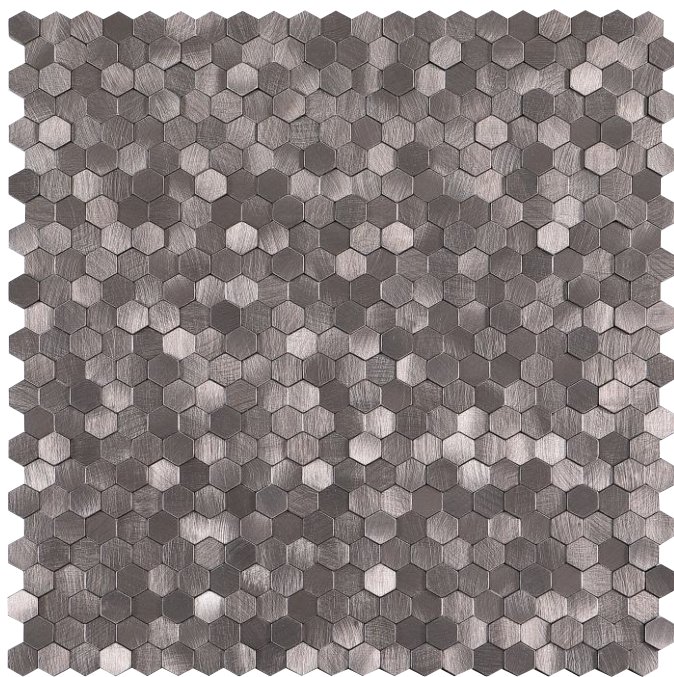

# T D SERIES

3 DIMENSIONAL

DAZZLE  
MOSAICS

TD 01 | s: 11.75 x 11.75

DAZZLE  
MOSAICS

TD 02 | S: 11.75 x 12.25

ADORN

DAZZLE  
MOSAICS