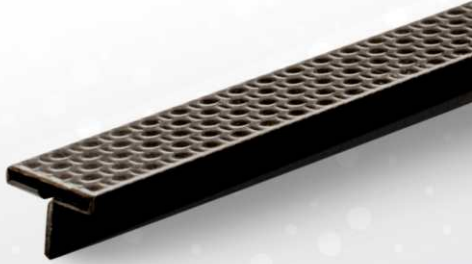

TECHNICAL DETAILS

U-SHAPED 8mm		GOLD, COPPER, SILVER, CHARCOAL.
U-SHAPED 12mm		GOLD, COPPER, CHARCOAL, ROSE GOLD.
U-SHAPED 18mm		GOLD, COPPER,
L-SHAPED 12mm		GOLD, COPPER,
L-SHAPED 18mm		GOLD, COPPER,
L-SHAPED 25mm		GOLD, COPPER,

3D-T SHAPED 12MM

Gold

Copper

3D-T SHAPED 18MM

Gold

Copper

3D-T SHAPED 25MM

Gold

Bronze

TECHNICAL DETAILS		Length : 2440mm (8ft.)
3D-T SHAPED 12mm		GOLD, COPPER
3D-T SHAPED 18mm		GOLD, COPPER
3D-T SHAPED 25mm		GOLD, BRONZE

3D-U SHAPED 12MM

3D-U SHAPED 18MM

TECHNICAL DETAILS		Length : 2440mm (8ft.)
3D-U SHAPED 12mm		GOLD, COPPER
3D-U SHAPED 18mm		GOLD, BRONZE

DOT-T SHAPED 8MM

DOT-T SHAPED 18MM

DOT-T SHAPED 25MM

TECHNICAL DETAILS		Length : 2440mm (8ft.)
DOT-T SHAPED 8mm		GOLD, COPPER, BLACK
DOT-T SHAPED 18mm		GOLD, COPPER
DOT-T SHAPED 25mm		GOLD, COPPER

DOT-U SHAPED 12MM