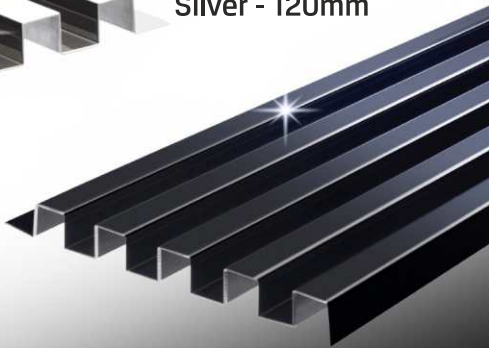

Gold

TECHNICAL DETAILS		Length : 2440mm (8ft.)
L SHAPED 12mm		GOLD, COPPER
L SHAPED 18mm		GOLD, COPPER
L SHAPED 25mm		GOLD, COPPER

HIGH GLOSS Series

EURO PRATIK
An Opus of Products

ELITE PRO
STAINLESS STEEL PROFILES

Copper - 120mm

Gold - 120mm

Rose Gold - 120mm

Silver - 120mm

Black - 120mm

TECHNICAL DETAILS

Length : 2440mm (8ft.)

WAVE SHAPED