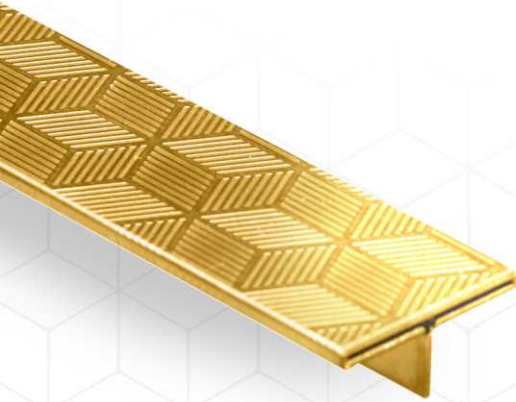

DOT-T SHAPED 8MM

DOT-T SHAPED 18MM

DOT-T SHAPED 25MM

TECHNICAL DETAILS		Length : 2440mm (8ft.)
DOT-T SHAPED 8mm		GOLD, COPPER, BLACK
DOT-T SHAPED 18mm		GOLD, COPPER
DOT-T SHAPED 25mm		GOLD, COPPER

DOT-U SHAPED 12MM

Gold

Copper

DOT-U SHAPED 18MM

Copper

Gold

DOT-U SHAPED 25MM

Bronze

Gold

TECHNICAL DETAILS		Length : 2440mm (8ft.)
DOT-U SHAPED 12mm		GOLD, COPPER
DOT-U SHAPED 18mm		GOLD, COPPER
DOT-U SHAPED 25mm		GOLD, BRONZE

RH-T SHAPED 18MM

Gold

Copper

RH-T SHAPED 25MM

Copper

Gold

TECHNICAL DETAILS

Length : 2440mm (8ft.)

RH-T SHAPED 18mm		GOLD, COPPER
RH-T SHAPED 25mm		GOLD, COPPER

RH-U SHAPED 18MM

RH-U SHAPED 25MM

TECHNICAL DETAILS		Length : 2440mm (8ft.)
RH-U SHAPED 18mm		GOLD, BRONZE
RH-U SHAPED 25mm		GOLD, COPPER