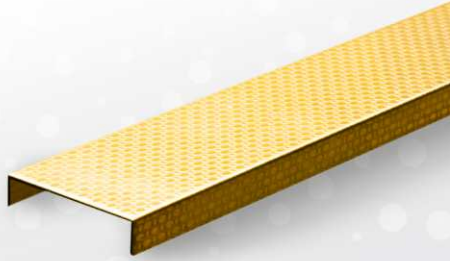

DOT-U SHAPED 12MM

Gold

Copper