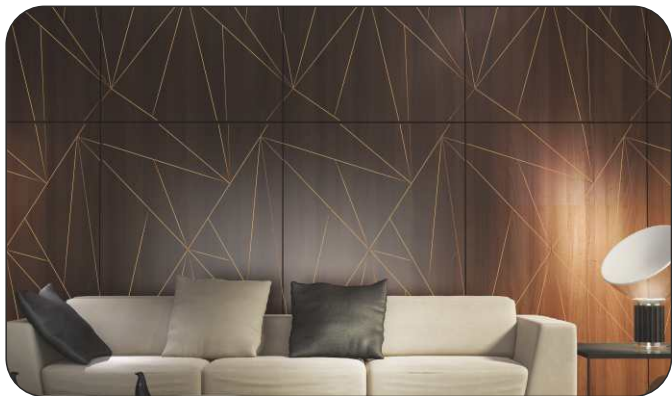

Copper - 120mm

Gold - 120mm

Rose Gold - 120mm

Silver - 120mm

Black - 120mm

TECHNICAL DETAILS

Length : 2440mm (8ft.)

WAVE SHAPED