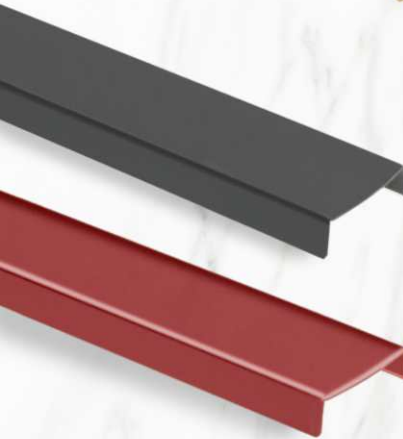

TECHNICAL DETAILS

Length : 2440mm (8ft.)

TSF SHAPED 8mm		GOLD, COPPER, ROSE GOLD
TSF SHAPED 12mm		GOLD, COPPER SILVER, CHARCOAL
TSF SHAPED 18mm		GOLD, COPPER CHARCOAL, ROSE GOLD
TSF SHAPED 25mm		GOLD, ROSE GOLD, SILVER

USF SHAPED 8mm

Gold

Copper

USF SHAPED 12mm

Charcoal

Gold

Rose Gold

Copper

USF SHAPED 18mm

Copper

Gold

TECHNICAL DETAILS

Length : 2440mm (8ft.)

USF SHAPED 8mm		GOLD, COPPER
USF SHAPED 12mm		GOLD, COPPER CHARCOAL, ROSE GOLD
USF SHAPED 18mm		GOLD, COPPER

U SHAPED 8mm

U SHAPED 12mm

U SHAPED 18mm

TECHNICAL DETAILS

Length : 2440mm (8ft.)

U SHAPED 8mm		GOLD, COPPER, SILVER, CHARCOAL
U SHAPED 12mm		GOLD, COPPER CHARCOAL, ROSE GOLD
U SHAPED 18mm		GOLD, COPPER

T SHAPED 6mm

Silver

Gold

Copper