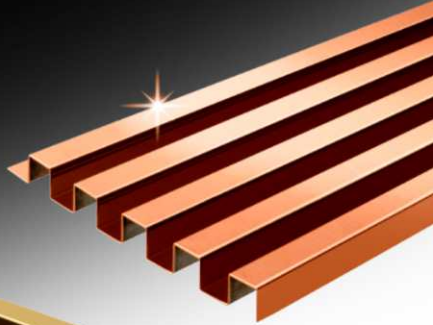

HIGH GLOSS Series

EURO PRATIK
An Opus of Products

ELITE PRO
STAINLESS STEEL PROFILES

TECHNICAL DETAILS

Length : 2440mm (8ft.)

WAVE SHAPED