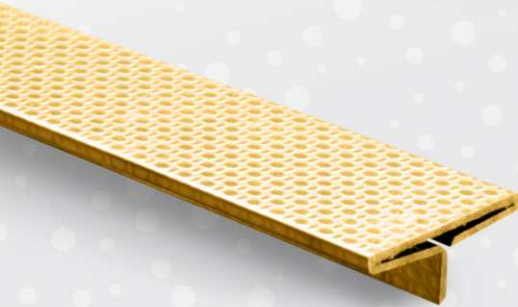

DOT-T SHAPED 18MM