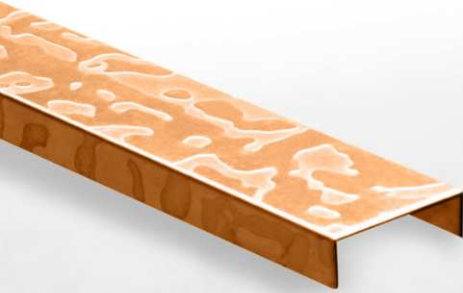

TECHNICAL DETAILS

U-SHAPED 8mm		GOLD, COPPER, SILVER, CHARCOAL.
U-SHAPED 12mm		GOLD, COPPER, CHARCOAL, ROSE GOLD.
U-SHAPED 18mm		GOLD, COPPER,
L-SHAPED 12mm		GOLD, COPPER,
L-SHAPED 18mm		GOLD, COPPER,
L-SHAPED 25mm		GOLD, COPPER,

3D-T SHAPED 12MM

Gold

Copper

3D-T SHAPED 18MM

Gold

Copper

3D-T SHAPED 25MM

Gold

Bronze

TECHNICAL DETAILS		Length : 2440mm (8ft.)
3D-T SHAPED 12mm		GOLD, COPPER
3D-T SHAPED 18mm		GOLD, COPPER
3D-T SHAPED 25mm		GOLD, BRONZE

3D-U SHAPED 12MM

3D-U SHAPED 18MM

TECHNICAL DETAILS		Length : 2440mm (8ft.)
3D-U SHAPED 12mm		GOLD, COPPER
3D-U SHAPED 18mm		GOLD, BRONZE