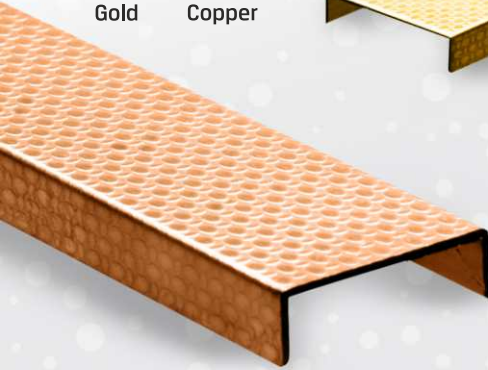

DOT-U SHAPED 12MM

Gold

Copper