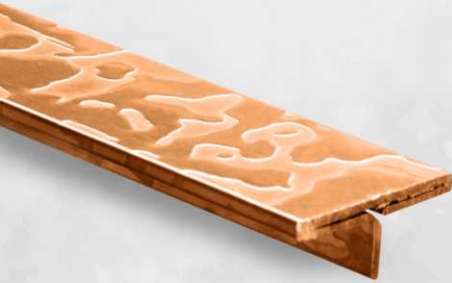

TECHNICAL DETAILS

T-SHAPED 6mm		GOLD, COPPER, SILVER.
T-SHAPED 8mm		GOLD, COPPER, CHARCOAL, ROSE GOLD.
T-SHAPED 12mm		GOLD, COPPER, SILVER, CHARCOAL, SAPPHIRE BLUE ROSE GOLD.
T-SHAPED 18mm		GOLD, COPPER, CHARCOAL, ROSE GOLD.
T-SHAPED 25mm		GOLD, COPPER, SILVER, CHARCOAL.
T-SHAPED 32mm		GOLD, COPPER, CHARCOAL.

TECHNICAL DETAILS

U-SHAPED 8mm		GOLD, COPPER, SILVER, CHARCOAL.
U-SHAPED 12mm		GOLD, COPPER, CHARCOAL, ROSE GOLD.
U-SHAPED 18mm		GOLD, COPPER,
L-SHAPED 12mm		GOLD, COPPER,
L-SHAPED 18mm		GOLD, COPPER,
L-SHAPED 25mm		GOLD, COPPER,

3D-T SHAPED 12MM

Gold

Copper

3D-T SHAPED 18MM

Gold

Copper

3D-T SHAPED 25MM

Gold

Bronze

TECHNICAL DETAILS		Length : 2440mm (8ft.)
3D-T SHAPED 12mm		GOLD, COPPER
3D-T SHAPED 18mm		GOLD, COPPER
3D-T SHAPED 25mm		GOLD, BRONZE

3D-U SHAPED 12MM

3D-U SHAPED 18MM

TECHNICAL DETAILS		Length : 2440mm (8ft.)
3D-U SHAPED 12mm		GOLD, COPPER
3D-U SHAPED 18mm		GOLD, BRONZE