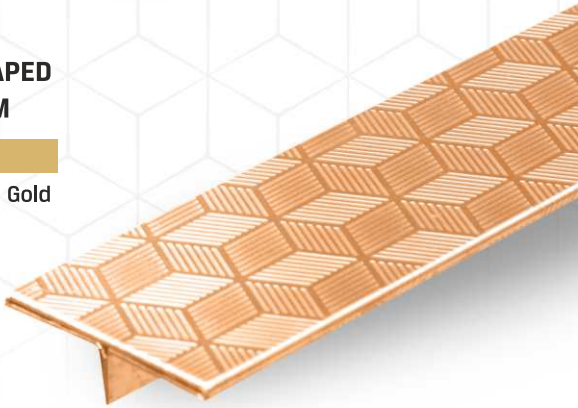

Gold

Copper

DOT-U SHAPED 18MM

Copper

Gold

DOT-U SHAPED 25MM

Bronze

Gold

TECHNICAL DETAILS		Length : 2440mm (8ft.)
DOT-U SHAPED 12mm		GOLD, COPPER
DOT-U SHAPED 18mm		GOLD, COPPER
DOT-U SHAPED 25mm		GOLD, BRONZE

RH-T SHAPED 18MM

Gold

Copper

RH-T SHAPED 25MM

Copper

Gold

TECHNICAL DETAILS

Length : 2440mm (8ft.)

RH-T SHAPED 18mm		GOLD, COPPER
RH-T SHAPED 25mm		GOLD, COPPER

RH-U SHAPED 18MM

RH-U SHAPED 25MM

TECHNICAL DETAILS		Length : 2440mm (8ft.)
RH-U SHAPED 18mm		GOLD, BRONZE
RH-U SHAPED 25mm		GOLD, COPPER