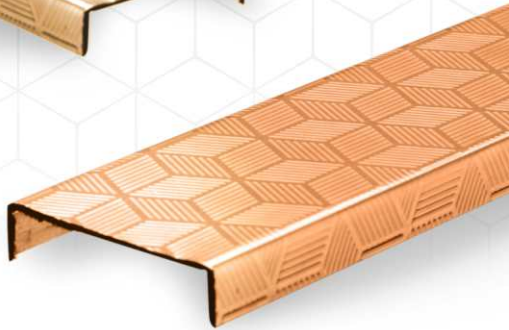

TECHNICAL DETAILS		Length : 2440mm (8ft.)
DOT-U SHAPED 12mm		GOLD, COPPER
DOT-U SHAPED 18mm		GOLD, COPPER
DOT-U SHAPED 25mm		GOLD, BRONZE

RH-T SHAPED 18MM

Gold

Copper

RH-T SHAPED 25MM

Copper

Gold

TECHNICAL DETAILS

Length : 2440mm (8ft.)

RH-T SHAPED 18mm		GOLD, COPPER
RH-T SHAPED 25mm		GOLD, COPPER

RH-U SHAPED 18MM

RH-U SHAPED 25MM

TECHNICAL DETAILS		Length : 2440mm (8ft.)
RH-U SHAPED 18mm		GOLD, BRONZE
RH-U SHAPED 25mm		GOLD, COPPER