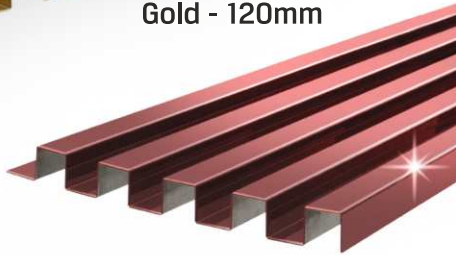

Gold

TECHNICAL DETAILS		Length : 2440mm (8ft.)
L SHAPED 12mm		GOLD, COPPER
L SHAPED 18mm		GOLD, COPPER
L SHAPED 25mm		GOLD, COPPER

HIGH GLOSS Series

EURO PRATIK
An Opus of Products

ELITE PRO
STAINLESS STEEL PROFILES

Copper - 120mm

Gold - 120mm

Rose Gold - 120mm

Silver - 120mm

Black - 120mm

TECHNICAL DETAILS

Length : 2440mm (8ft.)

WAVE SHAPED