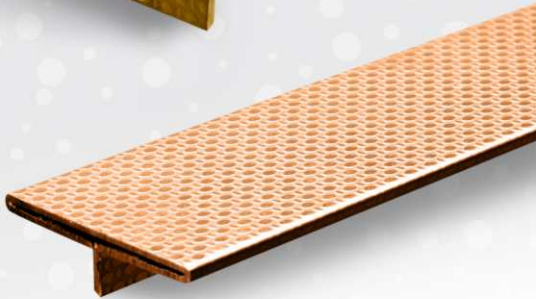

DOT-T SHAPED 25MM

TECHNICAL DETAILS		Length : 2440mm (8ft.)
DOT-T SHAPED 8mm		GOLD, COPPER, BLACK
DOT-T SHAPED 18mm		GOLD, COPPER
DOT-T SHAPED 25mm		GOLD, COPPER