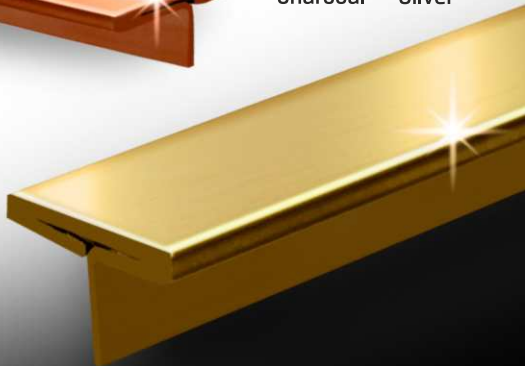

U SHAPED 18mm

TECHNICAL DETAILS

Length : 2440mm (8ft.)

U SHAPED 8mm		GOLD, COPPER, SILVER, CHARCOAL
U SHAPED 12mm		GOLD, COPPER CHARCOAL, ROSE GOLD
U SHAPED 18mm		GOLD, COPPER

T SHAPED 6mm

Silver

Gold

Copper

T SHAPED 8mm

Rose Gold

Gold

Charcoal

Copper

T SHAPED 12mm

Sapphire Blue

Charcoal

Gold

Copper

Rose Gold

Silver

TECHNICAL DETAILS

Length : 2440mm (8ft.)

T SHAPED 6mm		GOLD, COPPER, SILVER
T SHAPED 8mm		GOLD, COPPER CHARCOAL, ROSE GOLD
T SHAPED 12mm		GOLD, COPPER, SILVER, CHARCOAL, SAPPHIRE BLUE ROSE GOLD.

T SHAPED 18mm

T SHAPED 25mm

T SHAPED 32mm

TECHNICAL DETAILS		Length : 2440mm (8ft.)
T SHAPED 18mm		GOLD, COPPER, CHARCOAL, ROSE GOLD
T SHAPED 25mm		GOLD, COPPER SILVER, CHARCOAL
T SHAPED 32mm		GOLD, COPPER, CHARCOAL