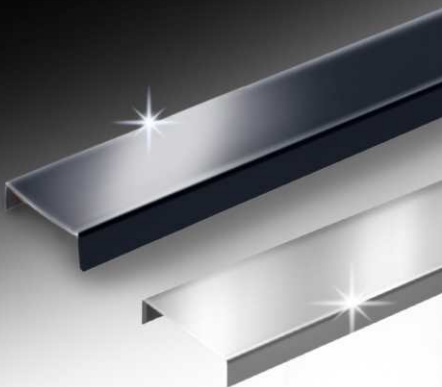

USF SHAPED 18mm

Copper

Gold

TECHNICAL DETAILS

Length : 2440mm (8ft.)

USF SHAPED 8mm		GOLD, COPPER
USF SHAPED 12mm		GOLD, COPPER CHARCOAL, ROSE GOLD
USF SHAPED 18mm		GOLD, COPPER

U SHAPED 8mm

U SHAPED 12mm

U SHAPED 18mm

TECHNICAL DETAILS

Length : 2440mm (8ft.)

U SHAPED 8mm		GOLD, COPPER, SILVER, CHARCOAL
U SHAPED 12mm		GOLD, COPPER CHARCOAL, ROSE GOLD
U SHAPED 18mm		GOLD, COPPER

T SHAPED 6mm

Silver

Gold

Copper