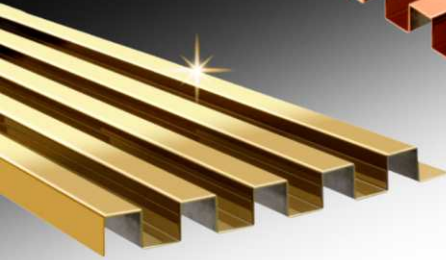

HIGH GLOSS Series

EURO PRATIK
An Opus of Products

ELITE PRO
STAINLESS STEEL PROFILES

Copper - 120mm