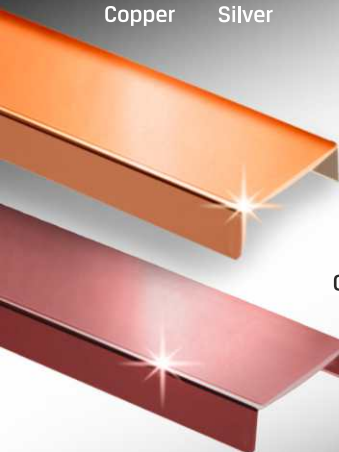

USF SHAPED 8mm

Gold

Copper

USF SHAPED 12mm

Charcoal

Gold

Rose Gold

Copper

USF SHAPED 18mm

Copper

Gold

TECHNICAL DETAILS

Length : 2440mm (8ft.)

USF SHAPED 8mm		GOLD, COPPER
USF SHAPED 12mm		GOLD, COPPER CHARCOAL, ROSE GOLD
USF SHAPED 18mm		GOLD, COPPER

U SHAPED 8mm

U SHAPED 12mm

U SHAPED 18mm

TECHNICAL DETAILS

Length : 2440mm (8ft.)

U SHAPED 8mm		GOLD, COPPER, SILVER, CHARCOAL
U SHAPED 12mm		GOLD, COPPER CHARCOAL, ROSE GOLD
U SHAPED 18mm		GOLD, COPPER

T SHAPED 6mm

Silver

Gold

Copper