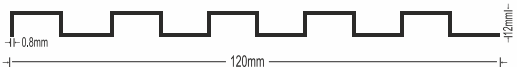

Copper - 120mm

Gold - 120mm

Rose Gold - 120mm

Silver - 120mm

Black - 120mm

TECHNICAL DETAILS

Length : 2440mm (8ft.)

WAVE SHAPED