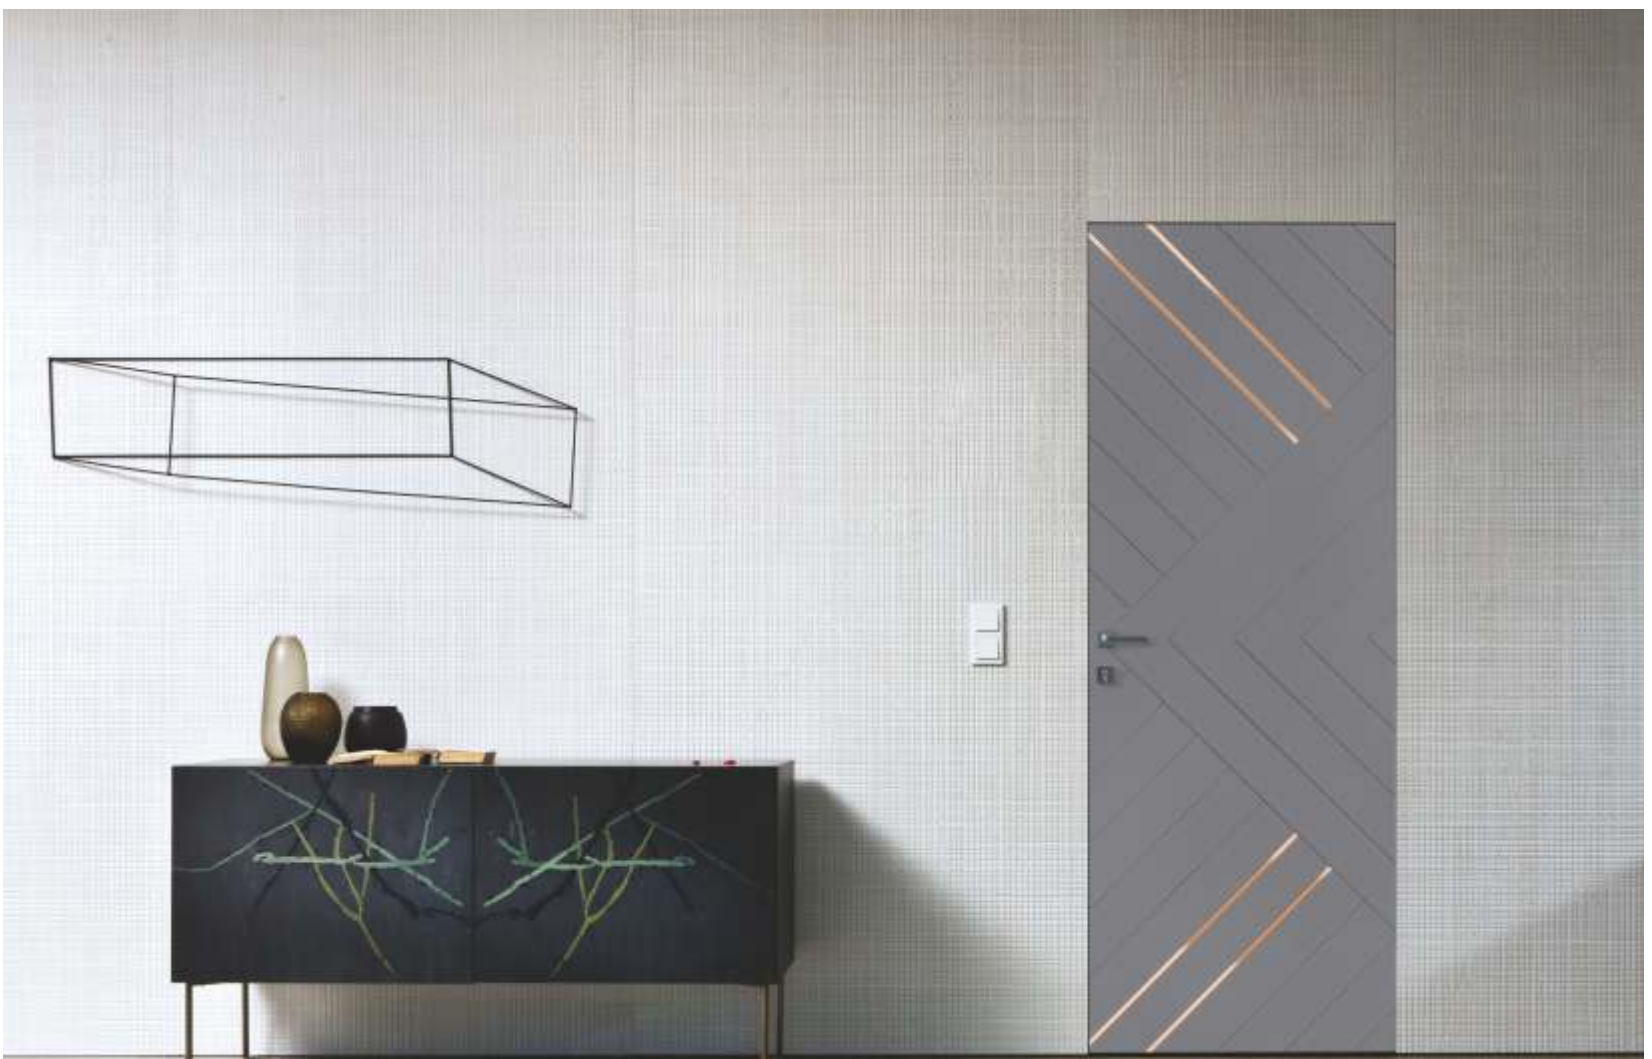

STRONG & DURABLE

UV RESISTANT

ECO FRIENDLY

BORDER PROOF

100% QUALITY

SPECIALLY FOR DOOR PANNELLING | SIZE 2420MM X 1000MM (8FTX3.34FT)

USE GLOIRIO PAINT COLOUR BOTTLE FOR SIDE EDGE MATCHING SOLUTION

CHARCOAL GREY
GL-18064 (6MM)
COPPER MIRROR