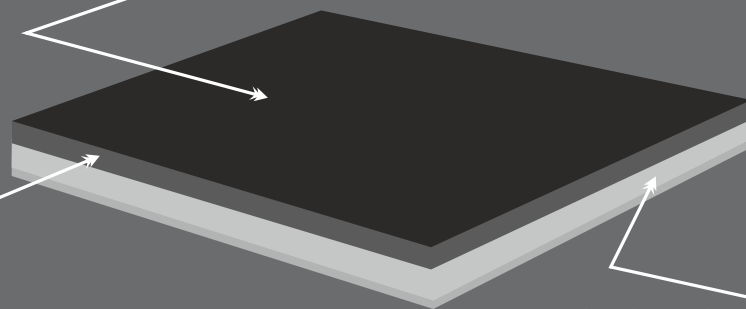

GLOIRIO®

style your interior

P R E S E N T S

1st
TIME
IN INDIA

PRODUCT SPECIFICATION

DIMENSION : 2420MM X 600 MM (8' X 2') APPROX
THICKNESS : 6MM
FINISH : ZERO REFLECTION CERAMIC COAT
MATERIAL : SMART SURFACE ENGINEERED WOOD

PRODUCT FEATURES

- ULTRA MODERN MATT FINISH
- ENVIRONMENTALLY RESPONSIBLE
- ECO FRIENDLY WITH NO PLASTIC CONTENT

ZERO REFLECTION CERAMIC COAT
COATING HARD SURFACE WITH
CLARITY OF DESIGN AND IT'S DEPTH.

ENGINEERED WOOD MADE BY
RESIDUAL OF FIBER WOOD IS SIMILAR
IN APPLICATION TO PLYWOOD.

ROUGH BONDED BACKING LAYER FOR
BETTER AND QUICK INSTALLATION.

CALYPSO

P A N E L S

STRONG
& DURABLE

UV
RESISTANT

ECO
FREINDLY

BORDER
PROOF

100%
QUALITY

USE GLOIRIO PAINT COLOUR BOTTLE FOR SIDE EDGE MATCHING SOLUTION.