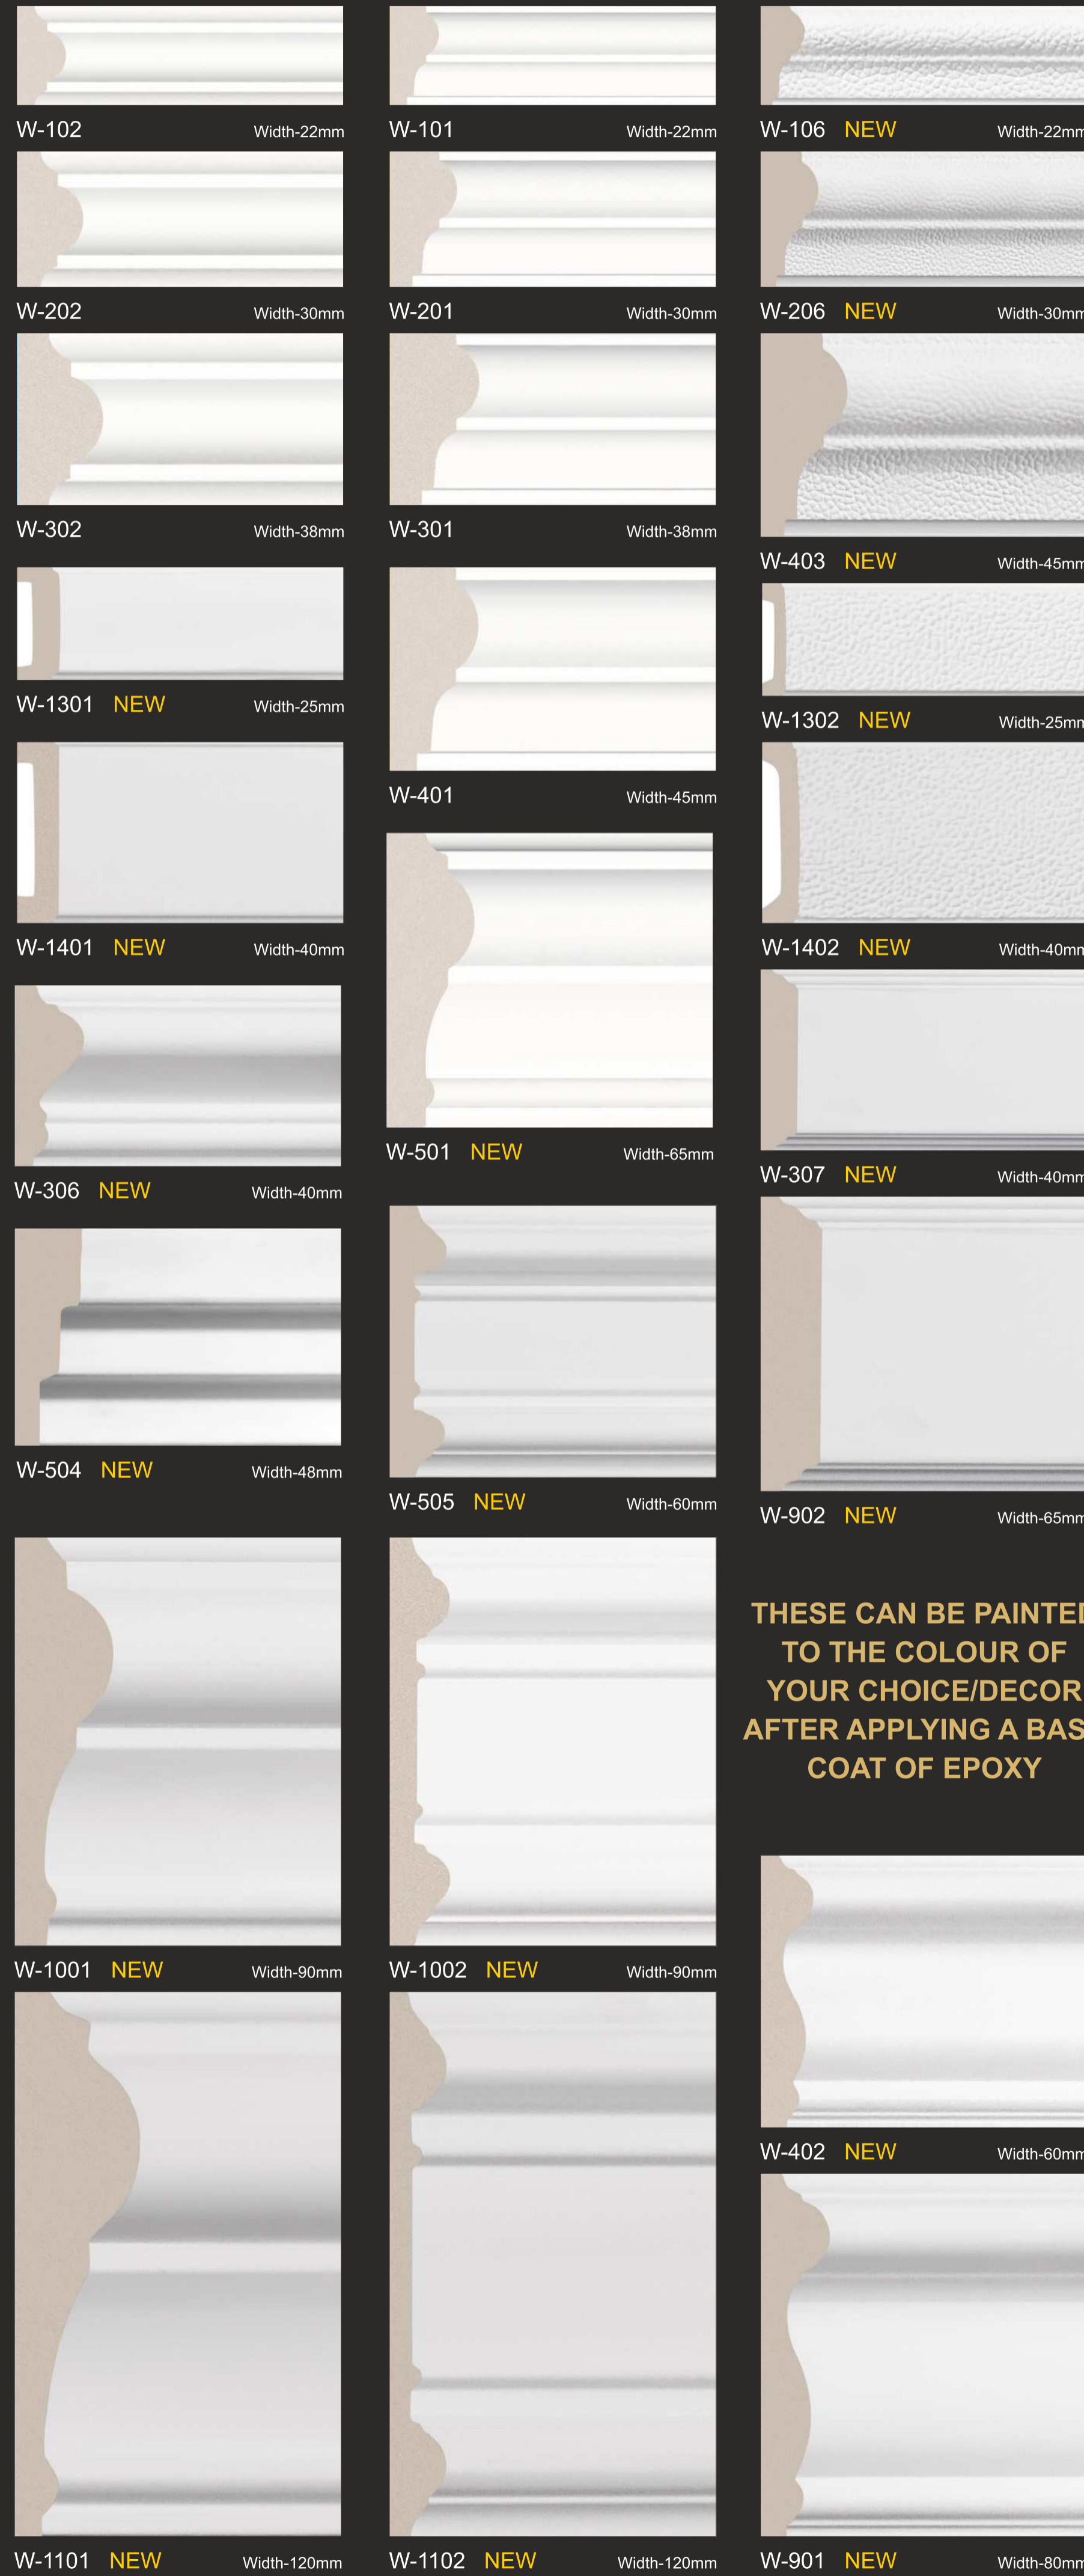

Made in Korea

SUPER WHITE PAINTABLE RANGE

THESE CAN BE PAINTED TO THE COLOUR OF YOUR CHOICE/DECOR AFTER APPLYING A BASE COAT OF EPOXY

Made in Korea

wainscot
Contemporary Designs

EURO PRATIK
An Opus of Products