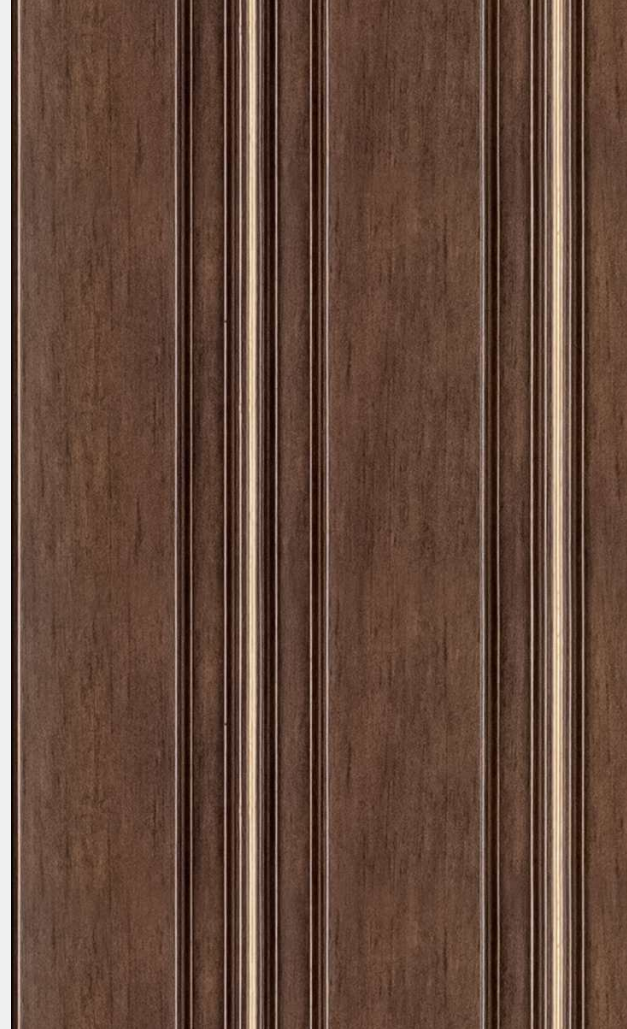

FP-3120 - 5 in. x 8 feet