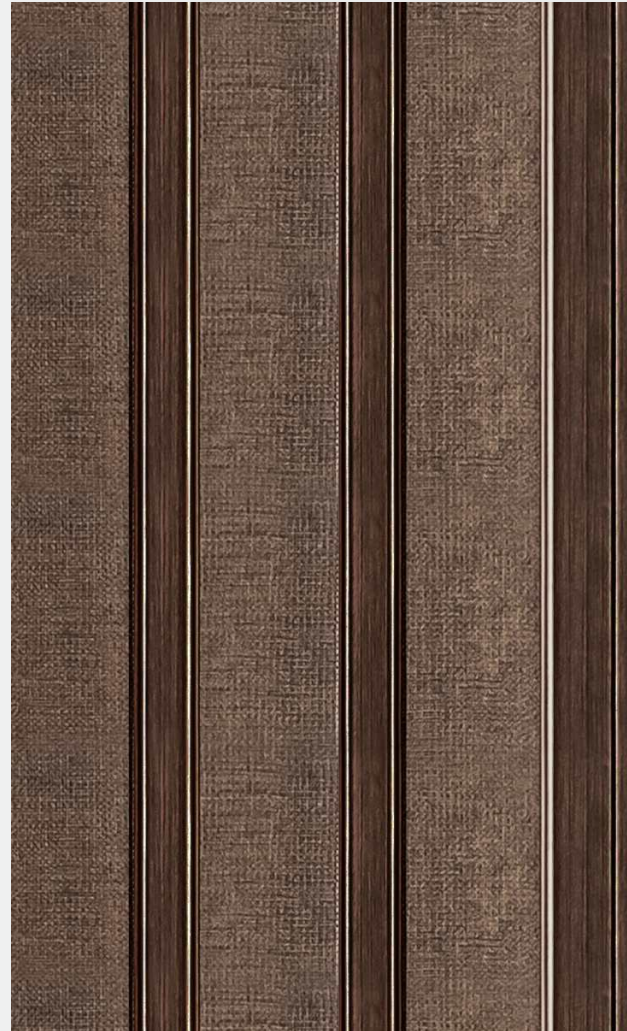

FP-3118 - 5 in. x 8 feet

FP-3120 - 5 in. x 8 feet

FP-3122 - 5 in. x 8 feet

FP-3109 - 5 in. x 8 feet

FP-3107- 5 in. x 8 feet

There can be colour variation in material from different batches, It is advised to use same batch material to avoid colour variations.
Actual colour of the Louvers may vary from this brochure.

There can be colour variation in material from different batches, It is advised to use same batch material to avoid colour variations.
Actual colour of the Louvers may vary from this brochure.

FP-3111 - 5 in. x 8 feet