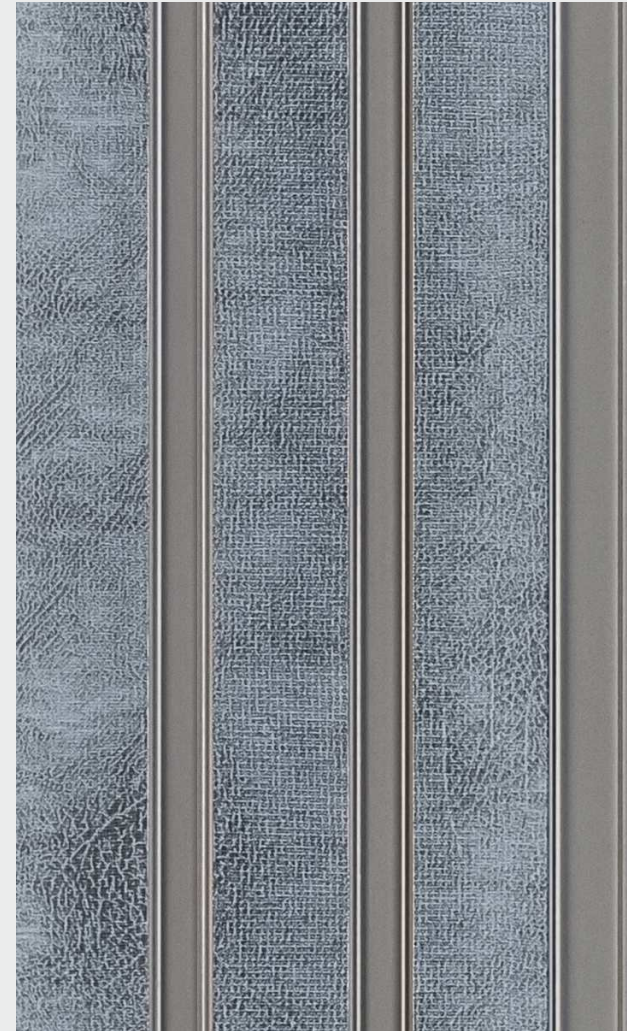

FP-3116 - 5 in. x 8 feet