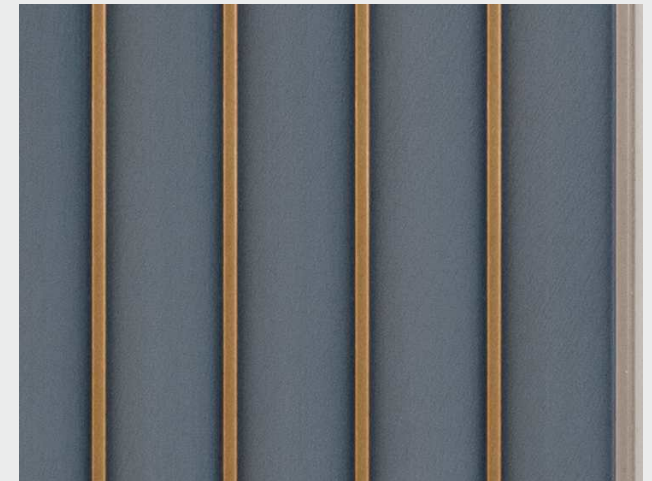

FP-3010 - 5 in. x 8 feet

FP-3001 - 5 in. x 8 feet

FP-3003 - 5 in. x 8 feet

FP-3011 - 5 in. x 8 feet

FP-3005 - 5 in. x 8 feet

FP-3012 - 5 in. x 8 feet

There can be colour variation in material from different batches, It is advised to use same batch material to avoid colour variations.
Actual colour of the Louvers may vary from this brochure.

FP-4201 - 6 in. x 8 feet

FP-4203 - 6 in. x 8 feet

FP-4204 - 6 in. x 8 feet

FP-4205 - 6 in. x 8 feet

FP-4206 - 6 in. x 8 feet

There can be colour variation in material from different batches, It is advised to use same batch material to avoid colour variations.
Actual colour of the Louvers may vary from this brochure.