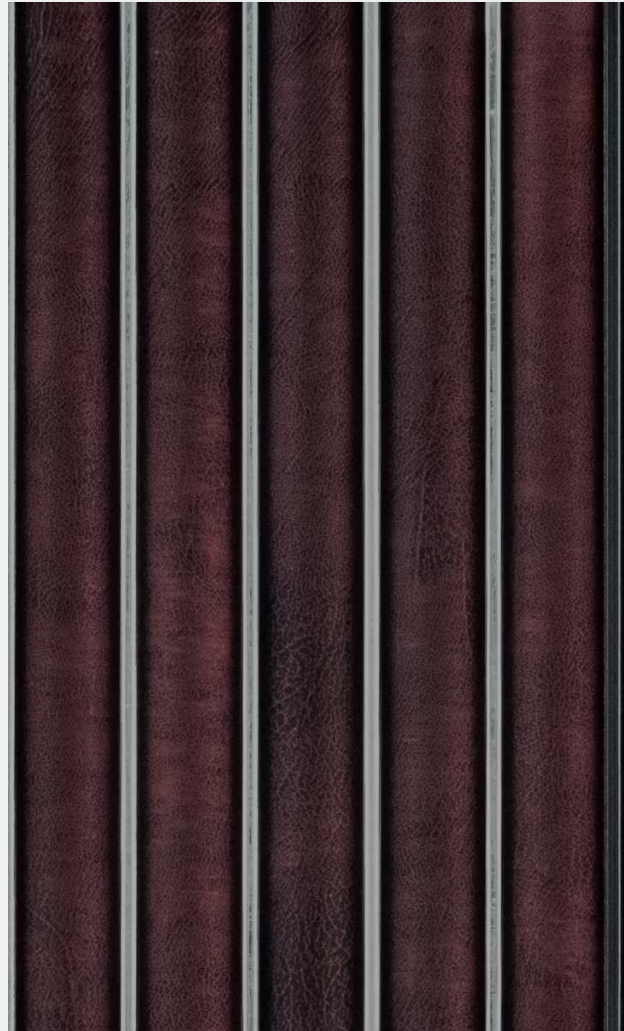

FP-4203 - 6 in. x 8 feet