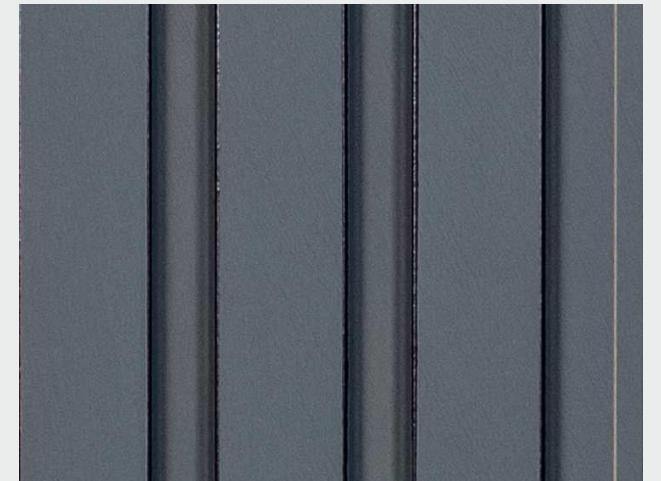

FP-3118 - 5 in. x 8 feet

FP-3120 - 5 in. x 8 feet

FP-3122 - 5 in. x 8 feet

FP-3109 - 5 in. x 8 feet

FP-3107- 5 in. x 8 feet

There can be colour variation in material from different batches, It is advised to use same batch material to avoid colour variations.
Actual colour of the Louvers may vary from this brochure.