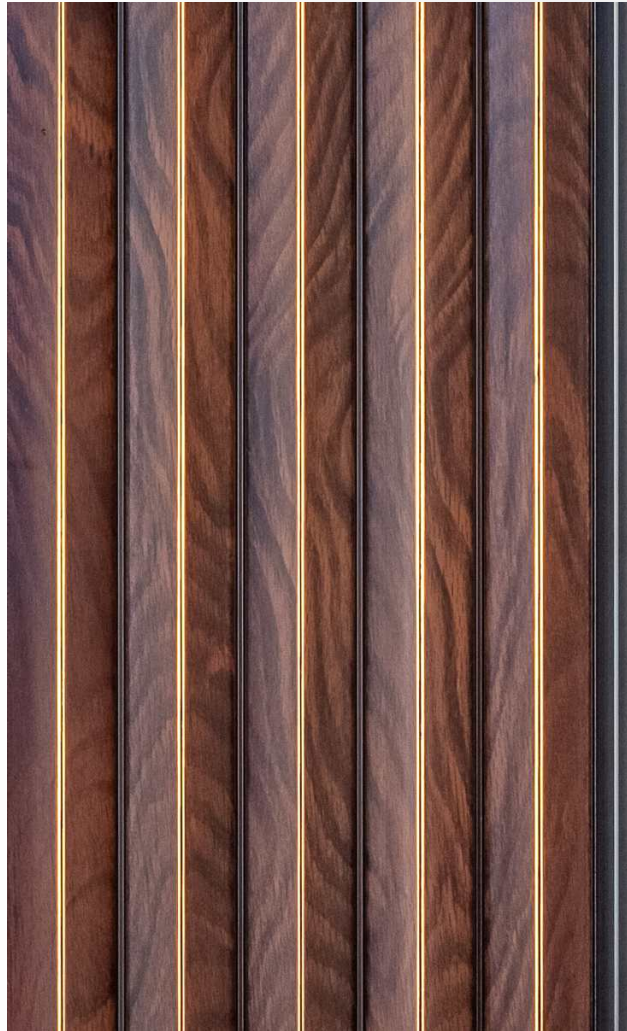

Borer
Resistant

Superior & High
Grade PVC

Seamless
Patterns

Thickness 12mm

There can be colour variation in material from different batches, It is advised to use same batch material to avoid colour variations.
Actual colour of the Louvers may vary from this brochure.

L-15158 - 7 in. x 8 feet

16mm

L-15159 - 7 in. x 8 feet

16mm

L-15160 - 7 in. x 8 feet

16mm

L-15161 - 7 in. x 8 feet

16mm