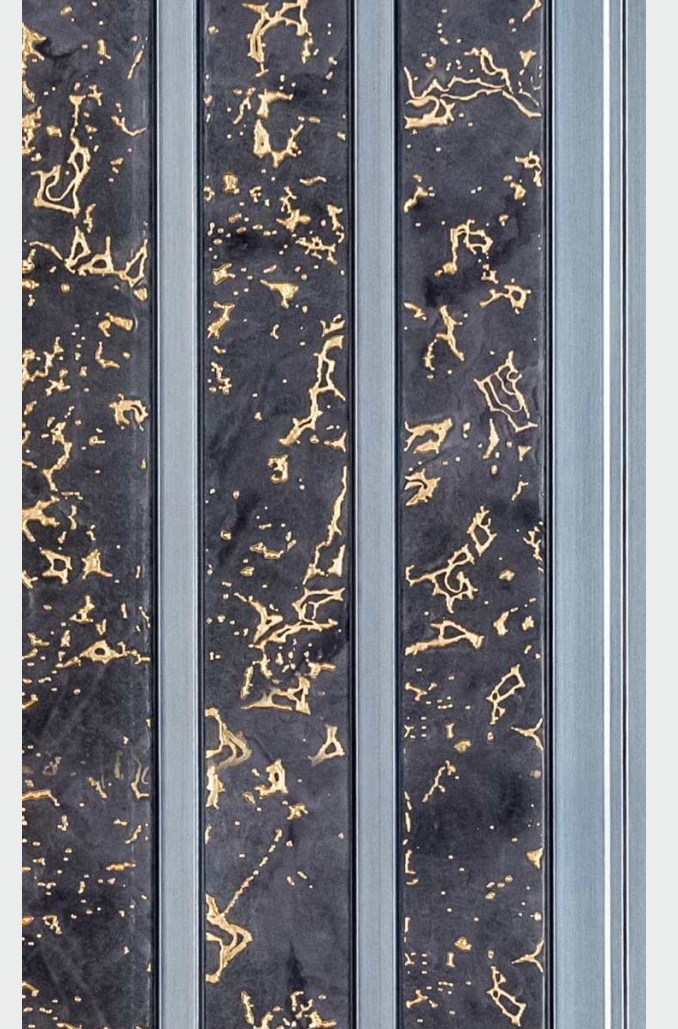

L-15158 - 7 in. x 8 feet

16mm

L-15159 - 7 in. x 8 feet

16mm

L-15160 - 7 in. x 8 feet

16mm

L-15161 - 7 in. x 8 feet

16mm

L-5162 - 7 in. x 8 feet

L-5163 - 7 in. x 8 feet

L-5164 - 7 in. x 8 feet

L-5165 - 7 in. x 8 feet

There can be colour variation in material from different batches, It is advised to use same batch material to avoid colour variations.
Actual colour of the Louvers may vary from this brochure.