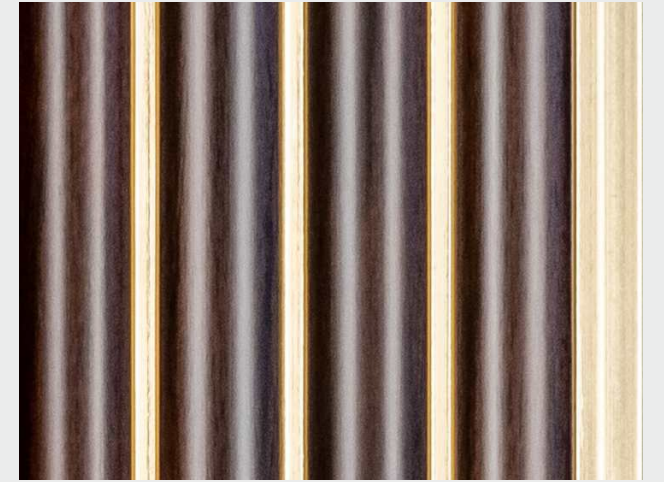

L-9924 - 5 in. x 8 feet