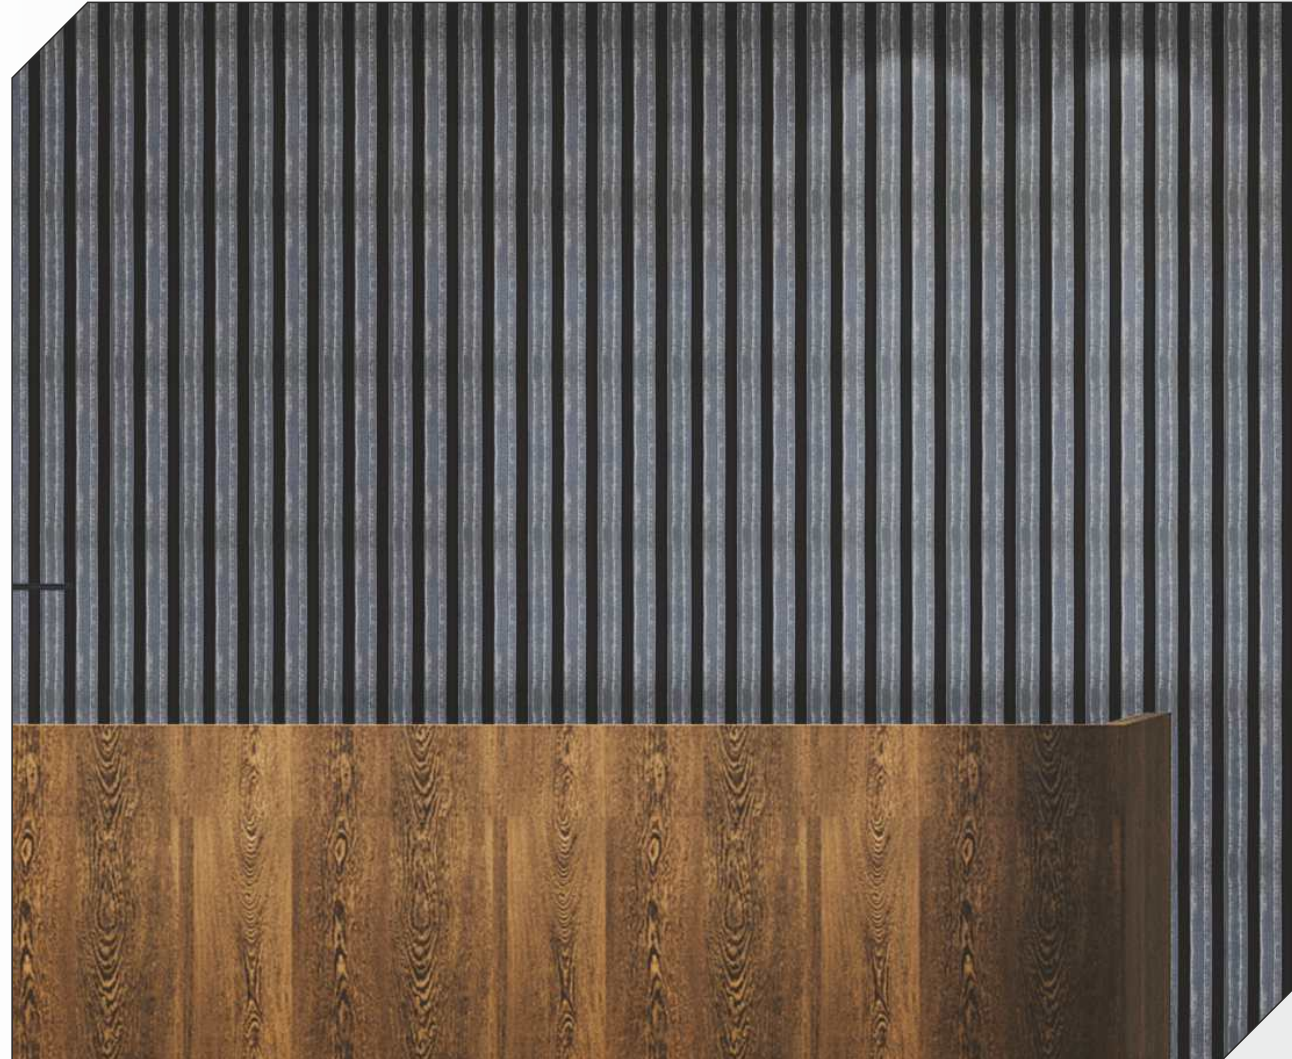

FP-4201 - 6 in. x 8 feet

FP-4203 - 6 in. x 8 feet

FP-4204 - 6 in. x 8 feet

FP-4205 - 6 in. x 8 feet

FP-4206 - 6 in. x 8 feet

There can be colour variation in material from different batches, It is advised to use same batch material to avoid colour variations.
Actual colour of the Louvers may vary from this brochure.