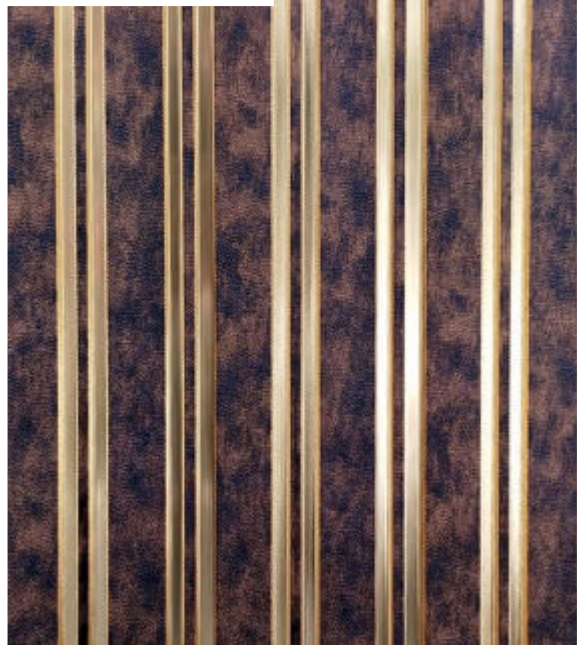

WOODLINE
Louvers

GL-9802 8'(L) x 5"(W)

GL-9741 8'(L) x 5"(W)

GL-9831 8'(L) x 5"(W)

GL-9830 8'(L) x 5"(W)

GL-9901 8'(L) x 5"(W)

GIOIRIOTM
style your interior

The logo for Woodline Louvers is centered in a white square with a grey border. It features the word "WOODLINE" in a large, bold, black serif font. Below it, the word "Louvers" is written in a smaller, black, lowercase serif font. Three horizontal red lines are positioned between the two words.