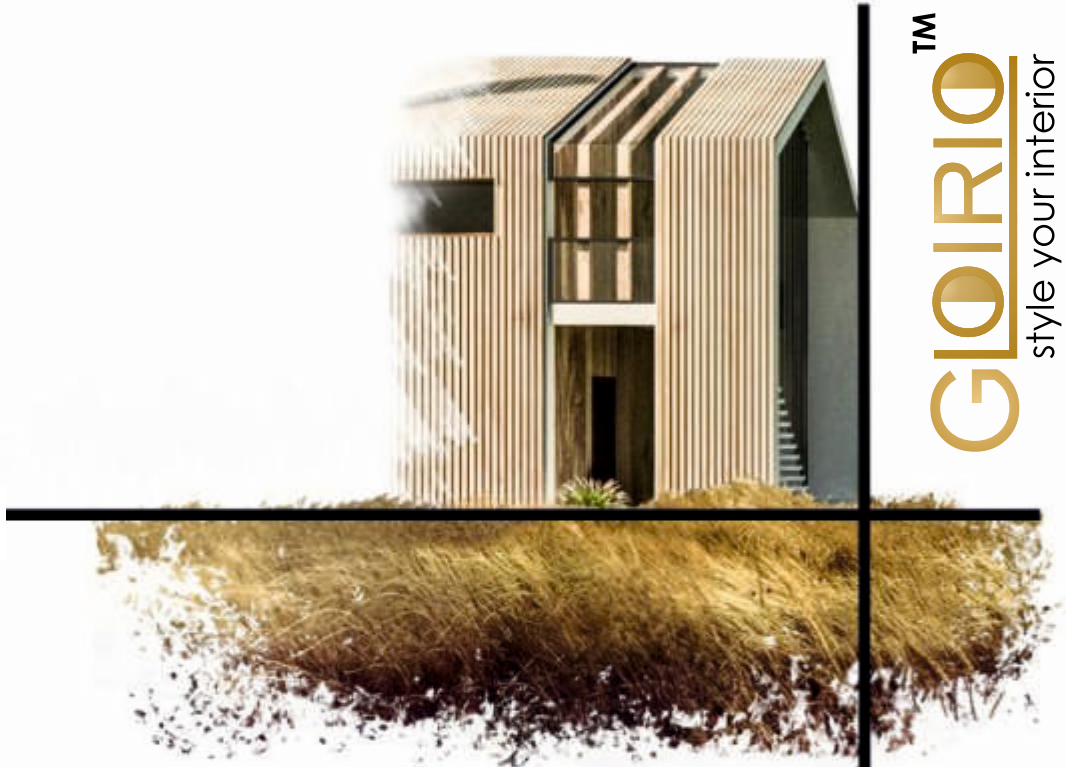

INTRODUCING 10 FEET 1ST TIME IN INDIA

VOL. 3

GLOIRIO^{TM}
style your interior

WOODLINE

VOL. 3 Louvers

MADE IN KOREA

INTRODUCING 10 FEET 1ST TIME IN INDIA