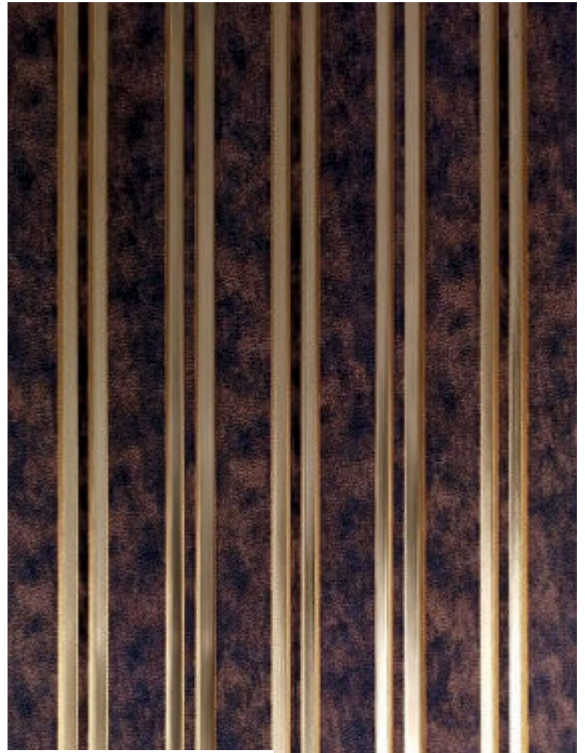

WOODLINE
Louvers

GL-9802 8'(L) x 5"(W)

GL-9741 8'(L) x 5"(W)

GL-9831 8'(L) x 5"(W)

GL-9830 8'(L) x 5"(W)

GL-9901 8'(L) x 5"(W)

GIOIRIOTM
style your interior

The logo for Woodline Louvers is centered in a white square with a grey border. It features the word "WOODLINE" in a large, bold, black serif font. Below it, the word "Louvers" is written in a smaller, black, lowercase serif font. Three horizontal red lines are positioned between the two words.