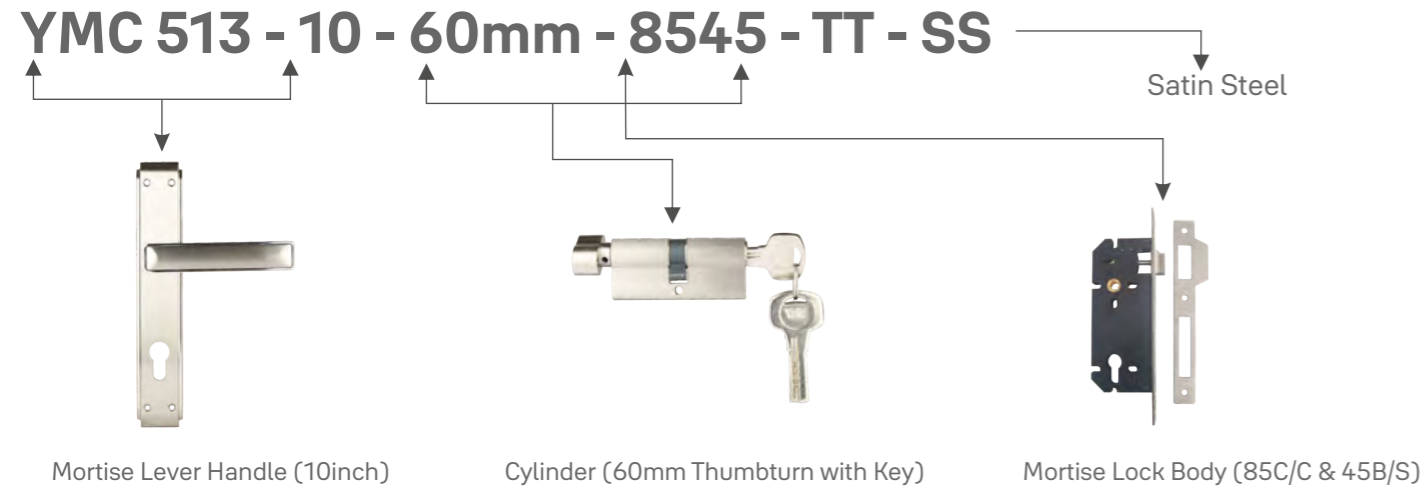

Lever Handles (De-coding the Combo Set)

Mortise combo with lever handle

TERMINOLOGIES : Cylinder
TT - One side thumbturn and other side key cylinder
DC - Bothside key cylinder
BK - One side coin turn and other side thumbturn cylinder