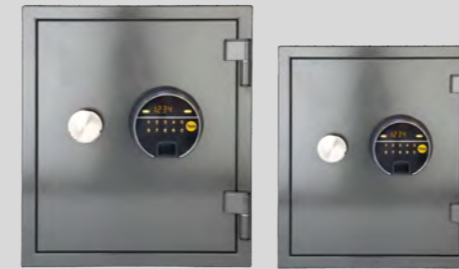

You value it,
We protect it

Smart Safe

Smart Safes

Smart Safes

Features:

- Unlock the safe or share access with people you trust from anywhere, through your Yale Access App on your smart phone
- Know when someone has unlocked your safe
- Use entry code or physical key
- Laser cut door for protection against break-ins
- Locking mechanism with two anti-saw locking bolts (20mm)
- In case of dead battery, use 9V battery (not included) for quick access
- Lock down for five minutes after five incorrect attempts
- Internal light for contents to be easily seen

Product Code	Description	Height X Width X Depth	Finish	Mrp.
YSS/250/EB1	Yale Smart Safes	250 X 350 X 300mm	Black	₹32,999

Digital Safes

Biometric Safes

Fire Biometric Safes

Features:

- State of the art digital touchpad
- Advanced biometric swipe type finger print reader
- Maximum 128 finger prints registration
- 1 billion+ digital combinations
- Code scramble input function for privacy
- Silent input option
- Resettable 4-16 digital user code
- External battery compartment
- Low battery alarm signal
- Time lock when wrong code is entered 5 times consecutively
- Dual passcode option (while finger print function disabled)
- Optional warning alert sound against impact / tilting