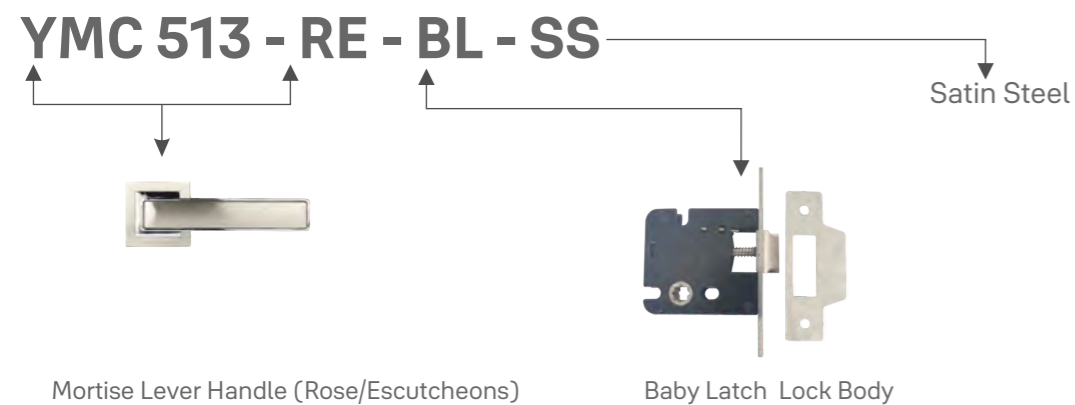

Lever Handles (De-coding the Combo Set)

Mortise combo with lever handle

TERMINOLOGIES : Cylinder
TT - One side thumbturn and other side key cylinder
DC - Bothside key cylinder
BK - One side coin turn and other side thumbturn cylinder