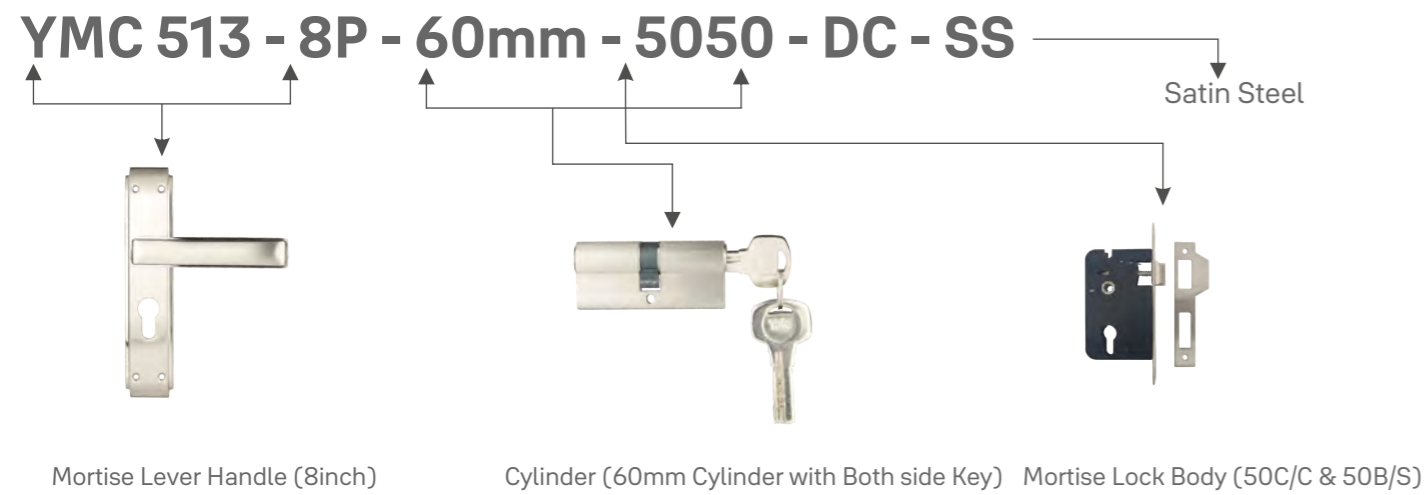

Lever Handles

Images	Product Codes	Descriptions	MRP
SS 304 Solid Lever Handles			
	YSL-010	Solid Lever Handle with Escutcheon (SSS)	₹4,640
	YSL-030	Solid Lever Handle with Escutcheon (SSS)	₹4,520
	YSL-040	Solid Lever Handle with Escutcheon (SSS)	₹4,560

Lever Handles

Images	Product Codes	Descriptions	MRP
SS 304 Tubular Lever Handles (Hollow)			
	YTL-010	Lever Handle with Escutcheon (SSS)	₹2,170
	YTL-030	Lever Handle with Escutcheon (SSS)	₹2,540
	YTL-050	Lever Handle with Escutcheon (SSS)	₹3,010
	YTL-060	Lever Handle with Escutcheon (SSS)	₹2,170
	YTL-070	Lever Handle with Escutcheon (SSS)	₹2,140
	YTL-080	Lever Handle with Escutcheon (SSS)	₹2,760
	YTL-090	Lever Handle with Escutcheon (SSS)	₹2,660
	YTL-701	Lever Handle with Escutcheon (SSS)	₹3,050
	YTL-702	Lever Handle with Escutcheon (SSS)	₹3,000
	YTL-703	Lever Handle with Escutcheon (SSS)	₹2,990

**Yale Lever Handles
SS304 Solid Lever Handles
Platinum Series**

Lever Handles (De-coding the Combo Set)

Mortise combo with lever handle

TERMINOLOGIES : Cylinder
 TT - One side thumbturn and other side key cylinder
 DC - Bothside key cylinder
 BK - One side coin turn and other side thumbturn cylinder